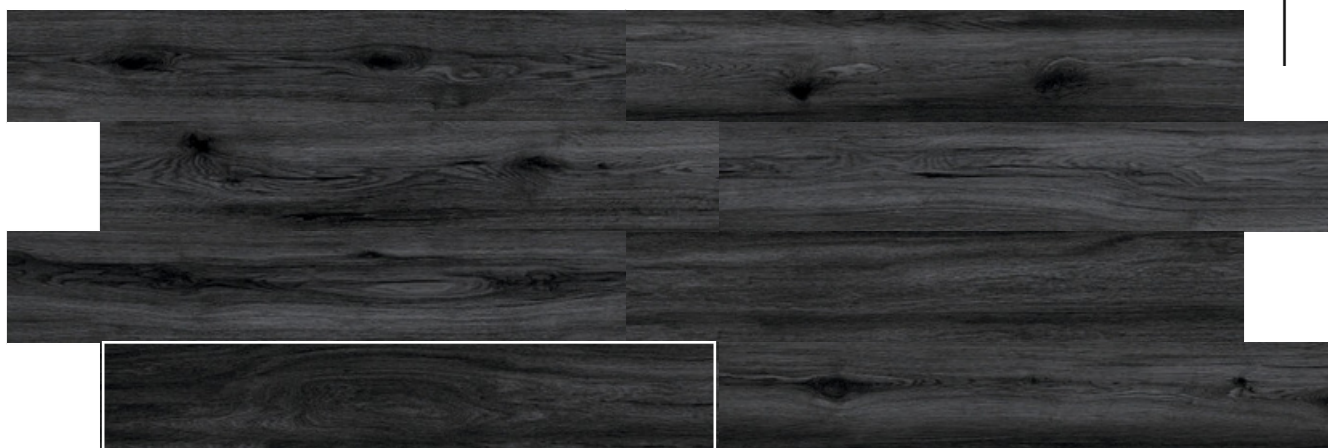

ATRANI NERO

Size :
20x120cm

Randoms :
12