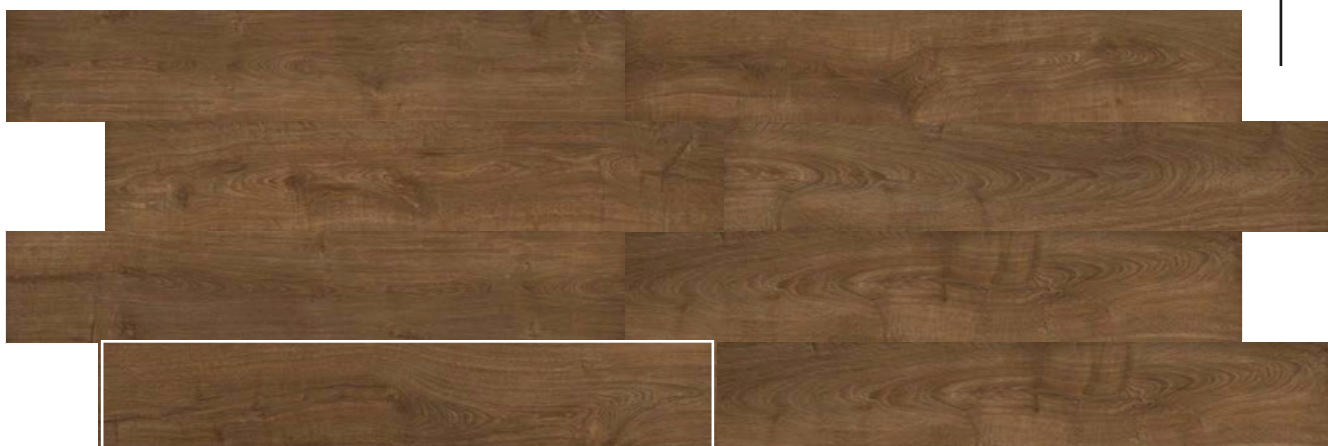

SPACE COFFEE (CARVIN)