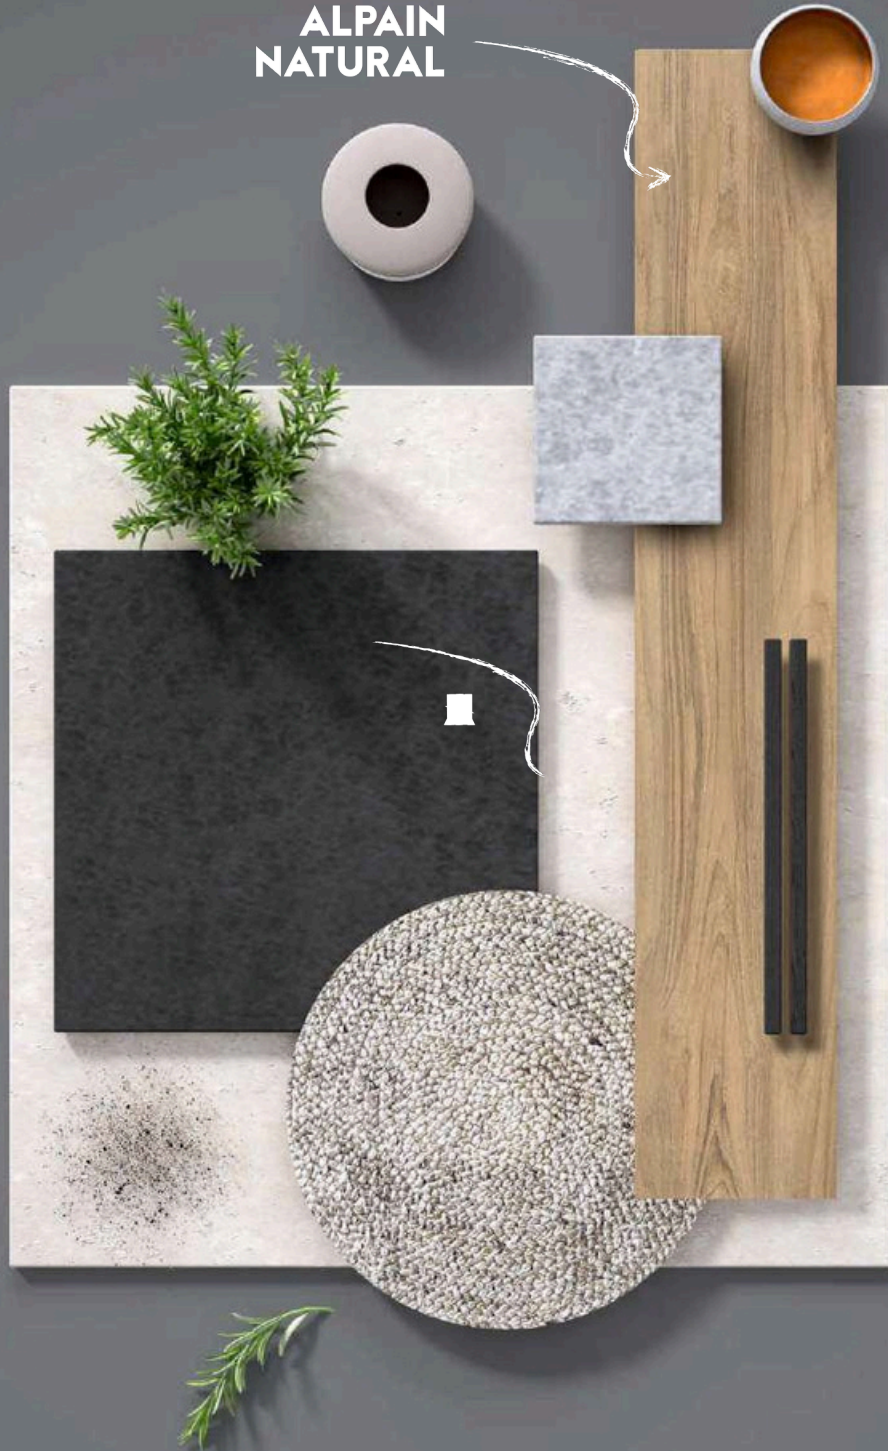

ITS
ALPAIN
NATURAL

www.ceramiglobeltd.co.uk