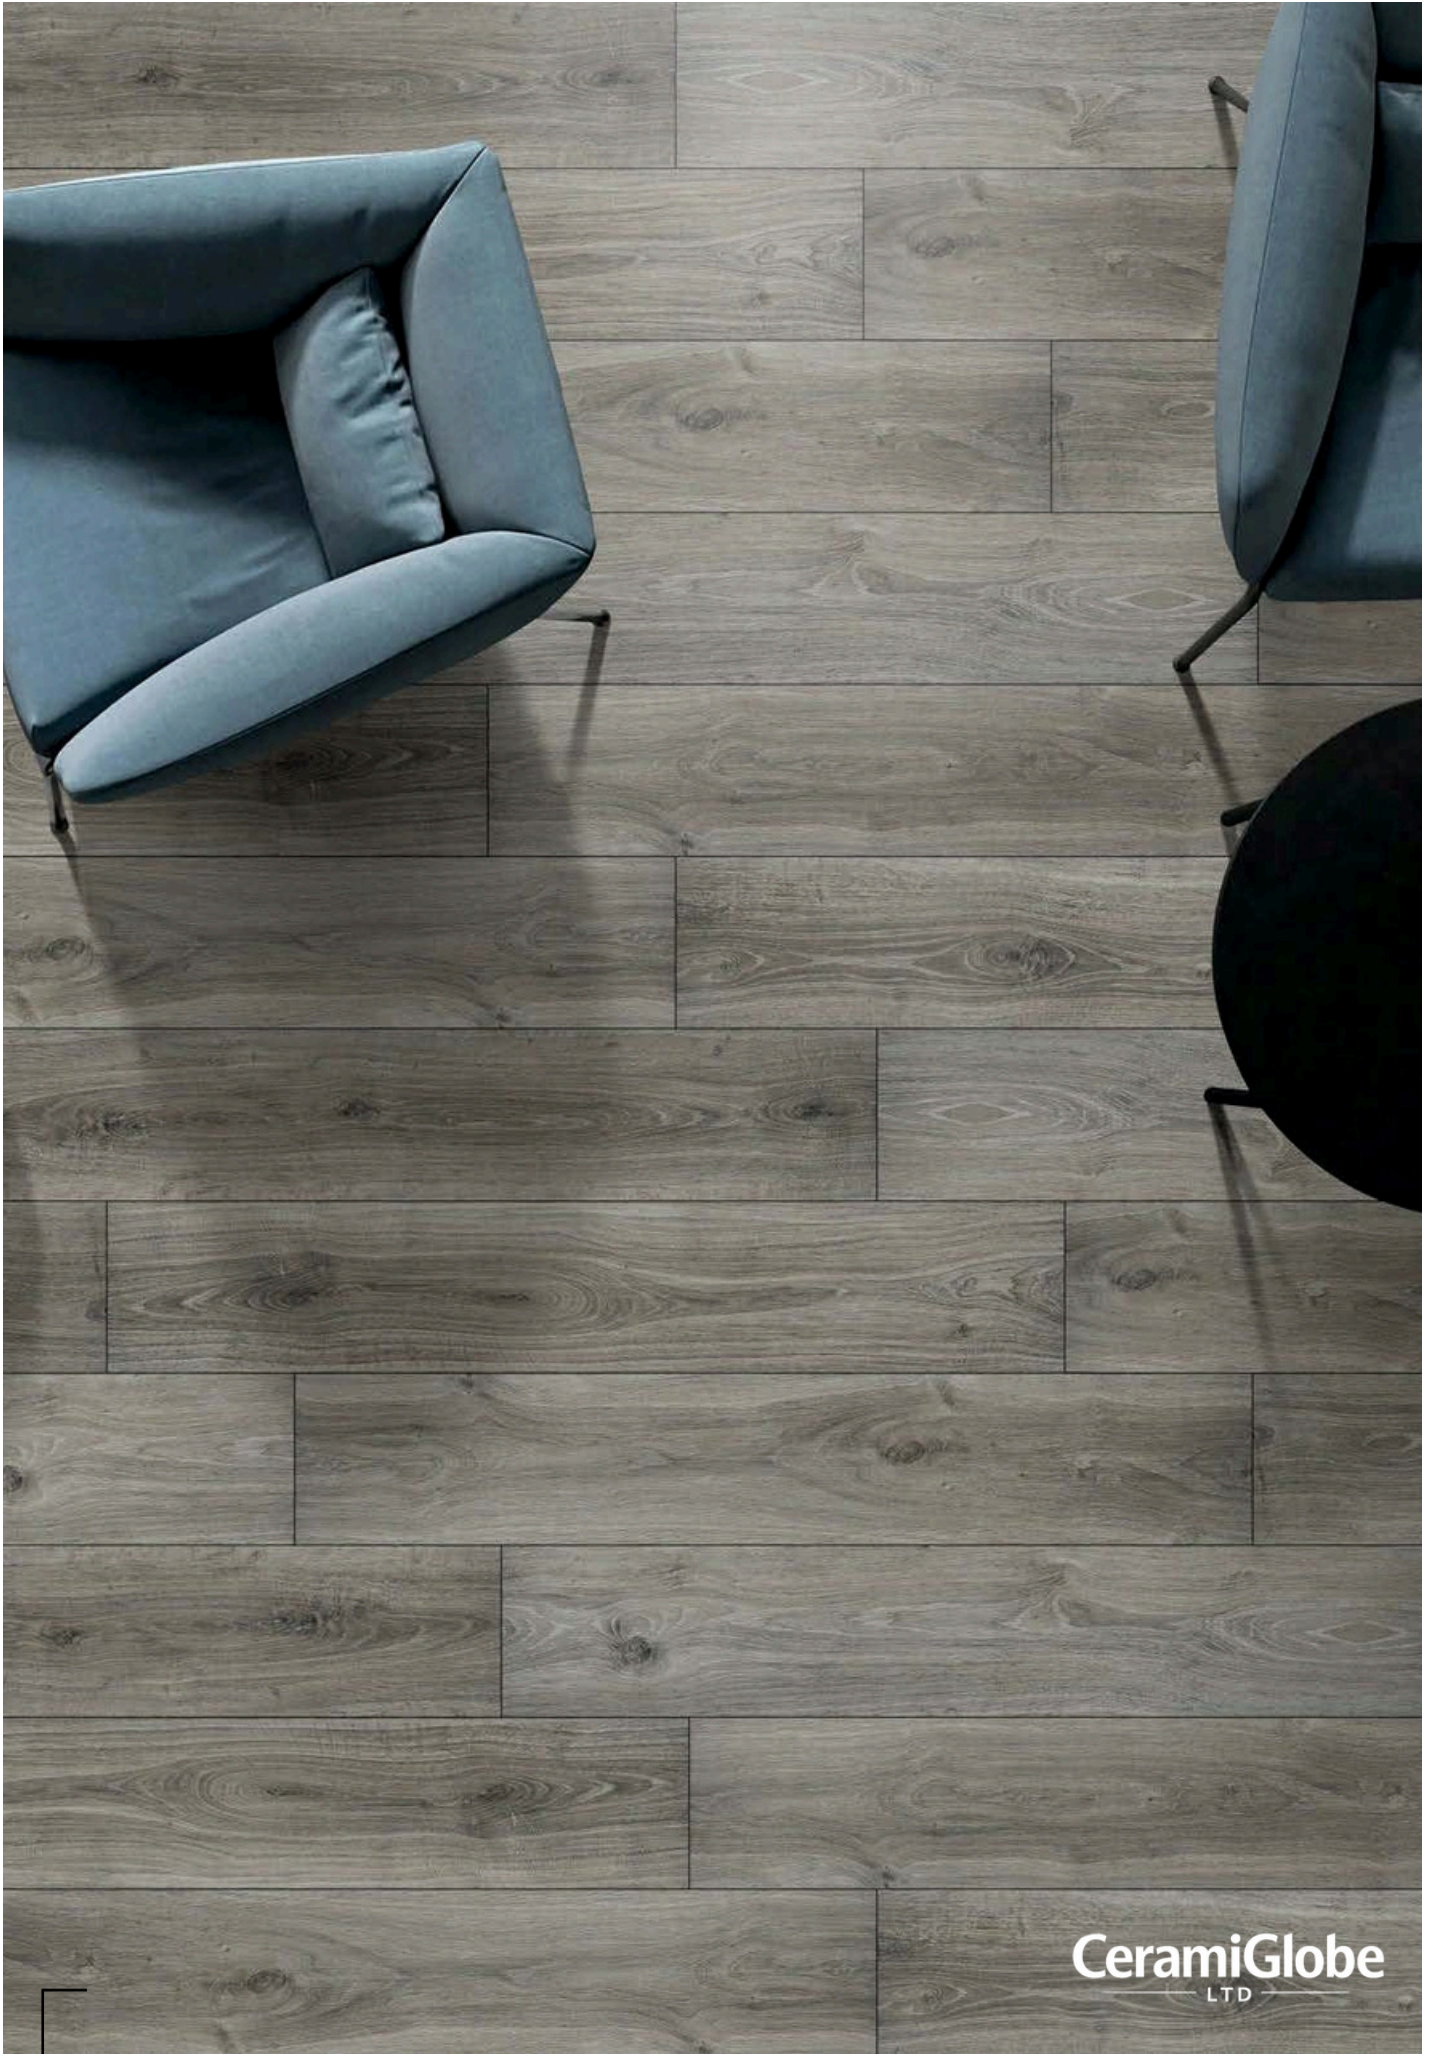

CeramiGlobe
LTD

PARIS NERO