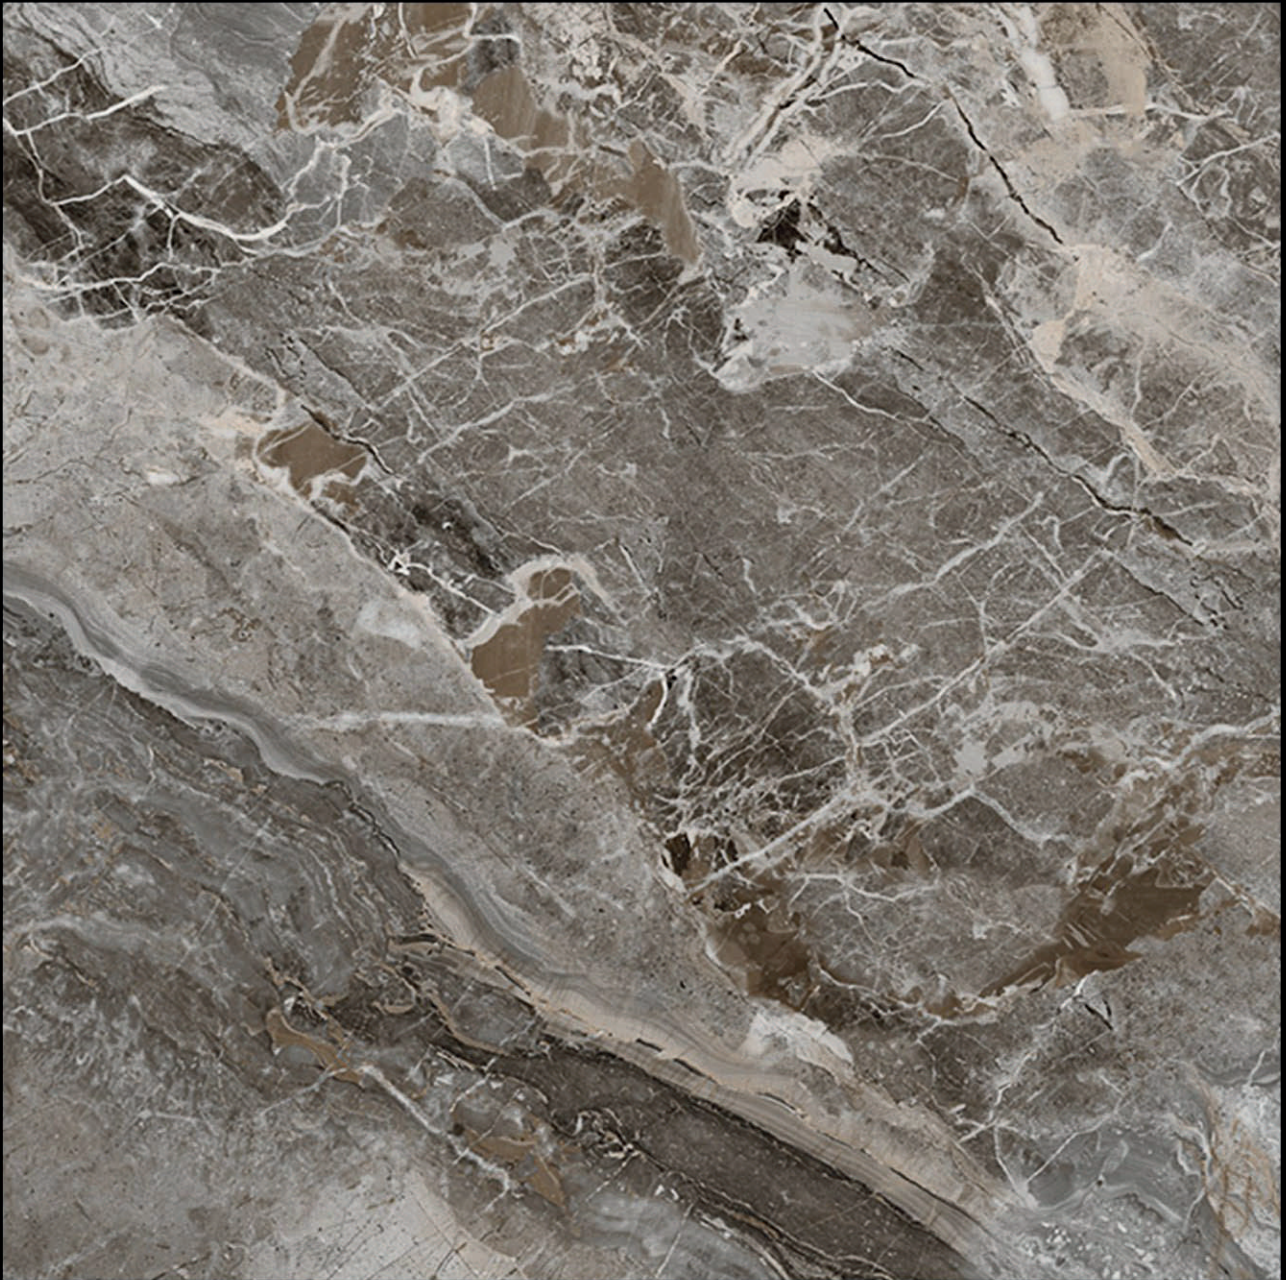

800 X 800 MM
600 X 600 MM

FERMOZO
MOSS

12 RANDOM