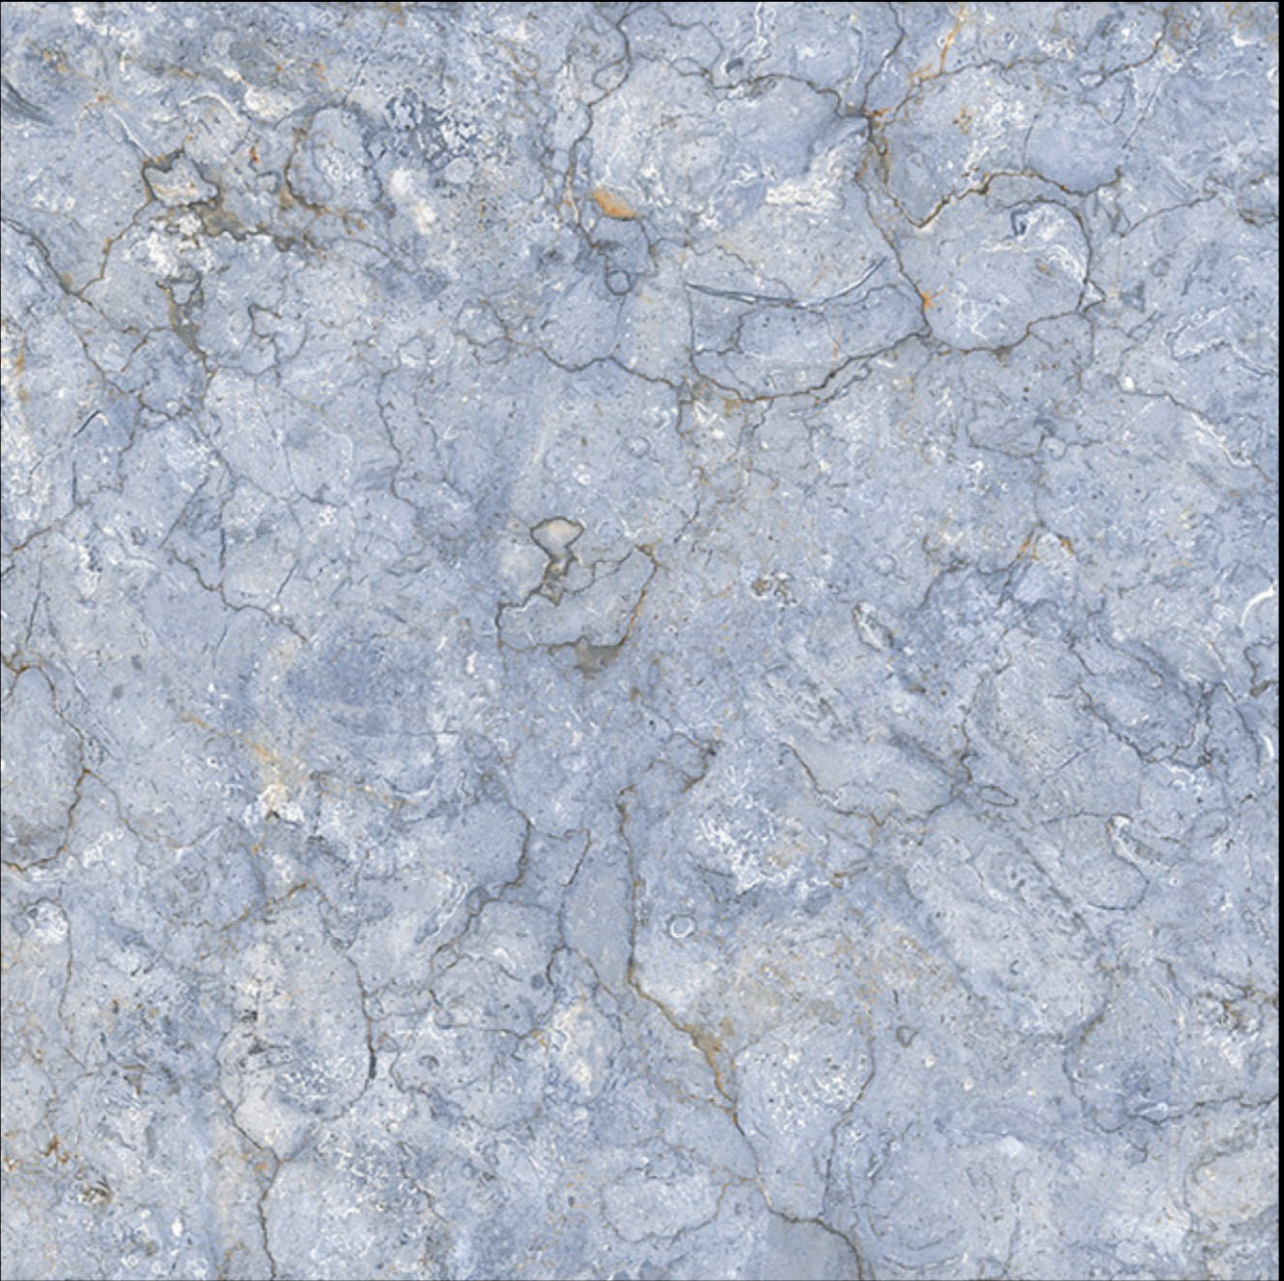

800 X 800 MM
600 X 600MM

GARMIN BLUE

3 RANDOM