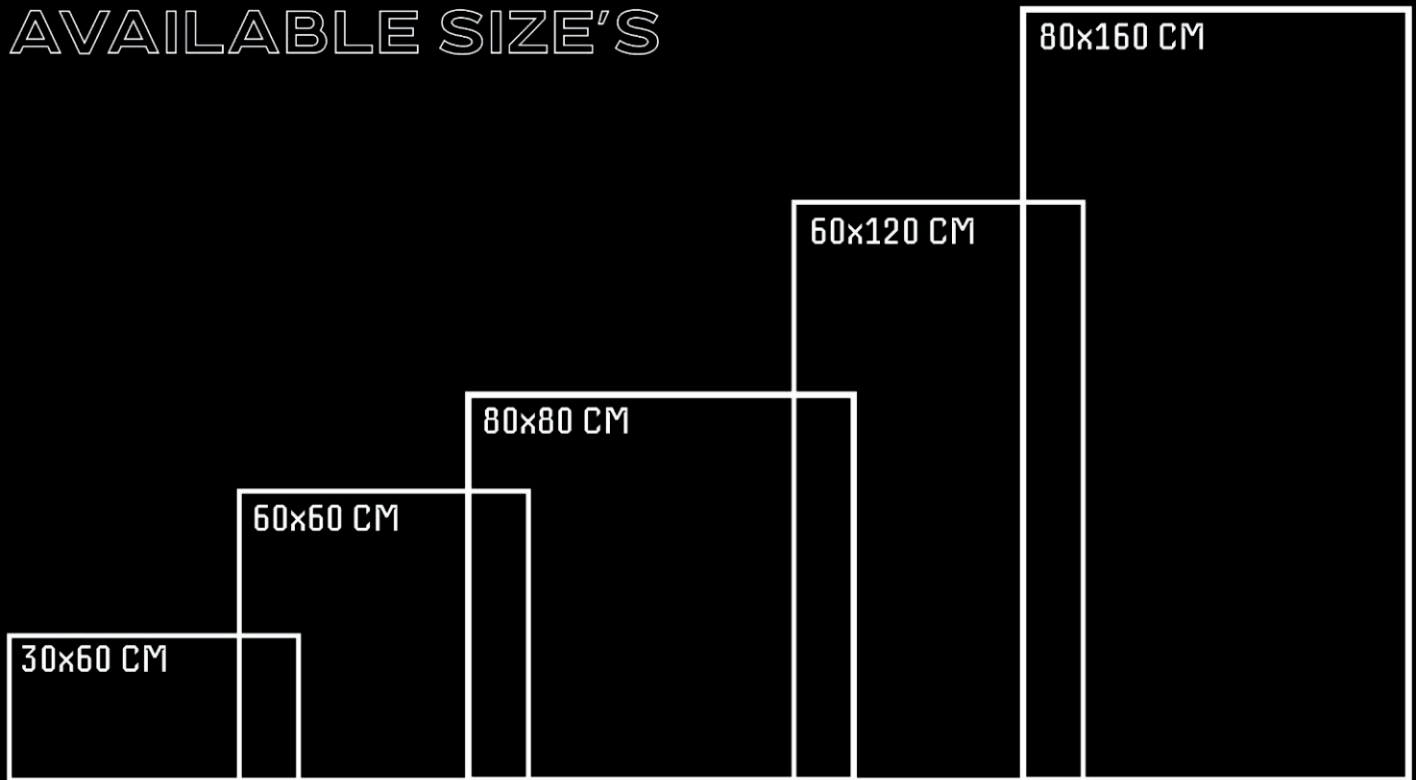

AVAILABLE SIZE'S

ADVANTAGE & FEATURES

Nature, technology, science and design. Top quality ceramic surfaces by our Ceramic are compact and impermeable, because they're made from pure minerals pressed and sintered at more than 1200°C. The best choice, for durability, safety, hygiene and beauty.

**Versatile
Size**

**Safe &
Secure**

**Design
Varaities**

**More
Sustainable**