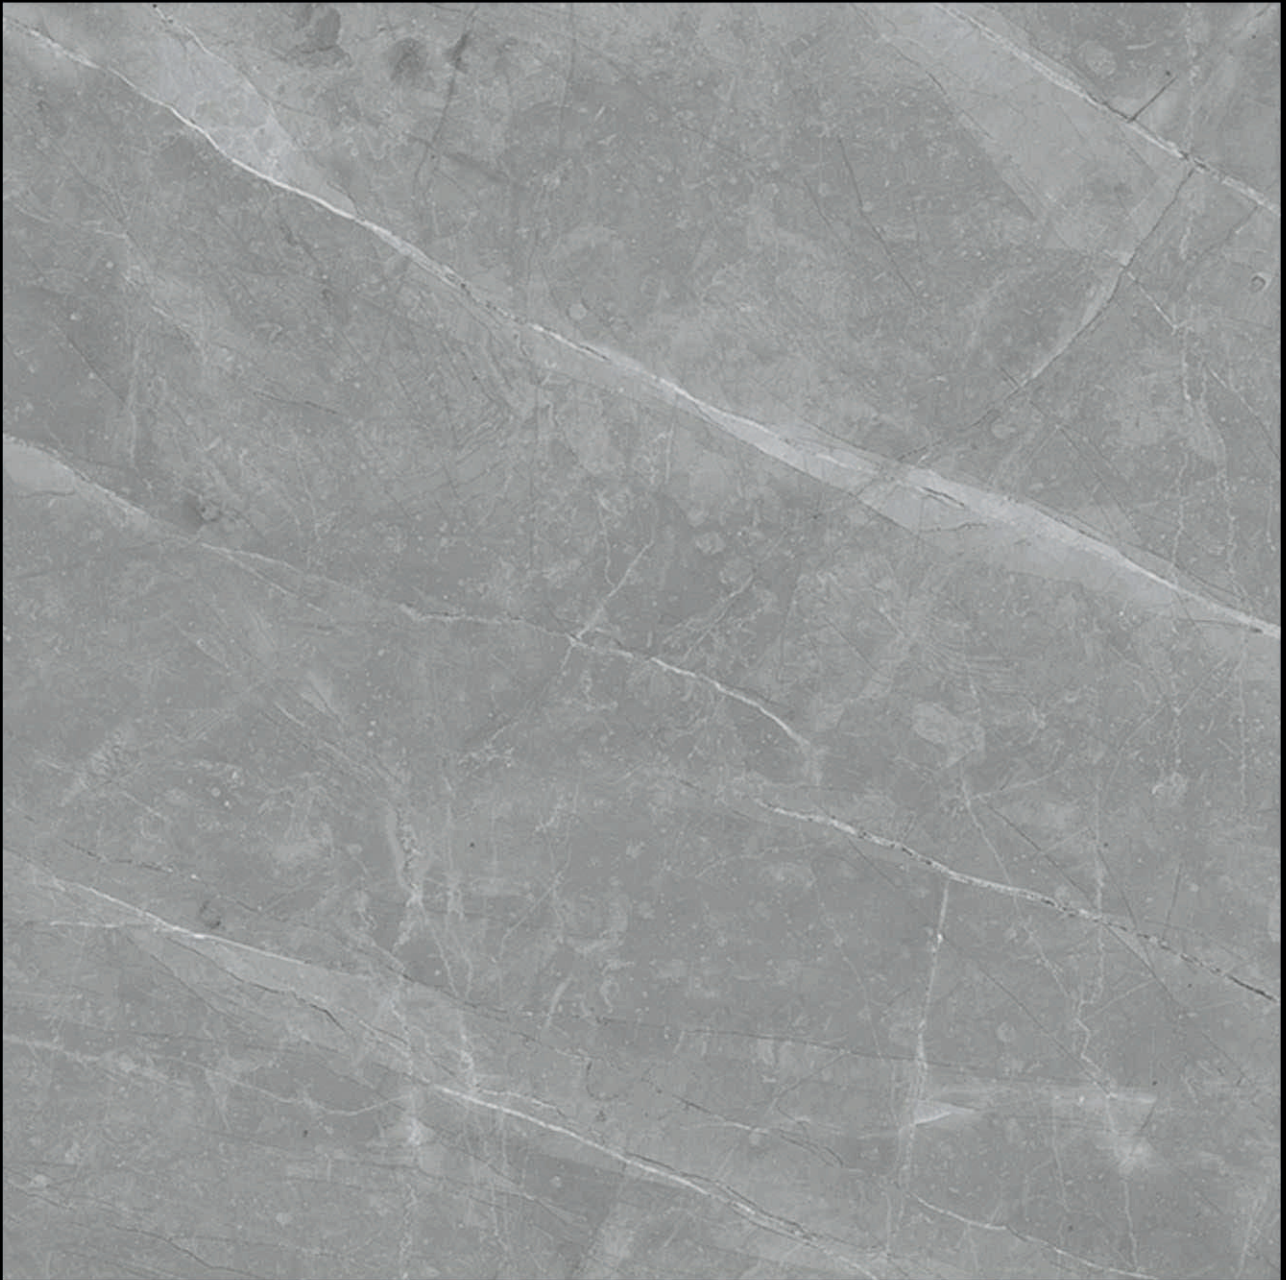

Glossy
series

800 X 800 MM
600 X 600 MM

TEXON
ARMANI GREY

8 RANDOM