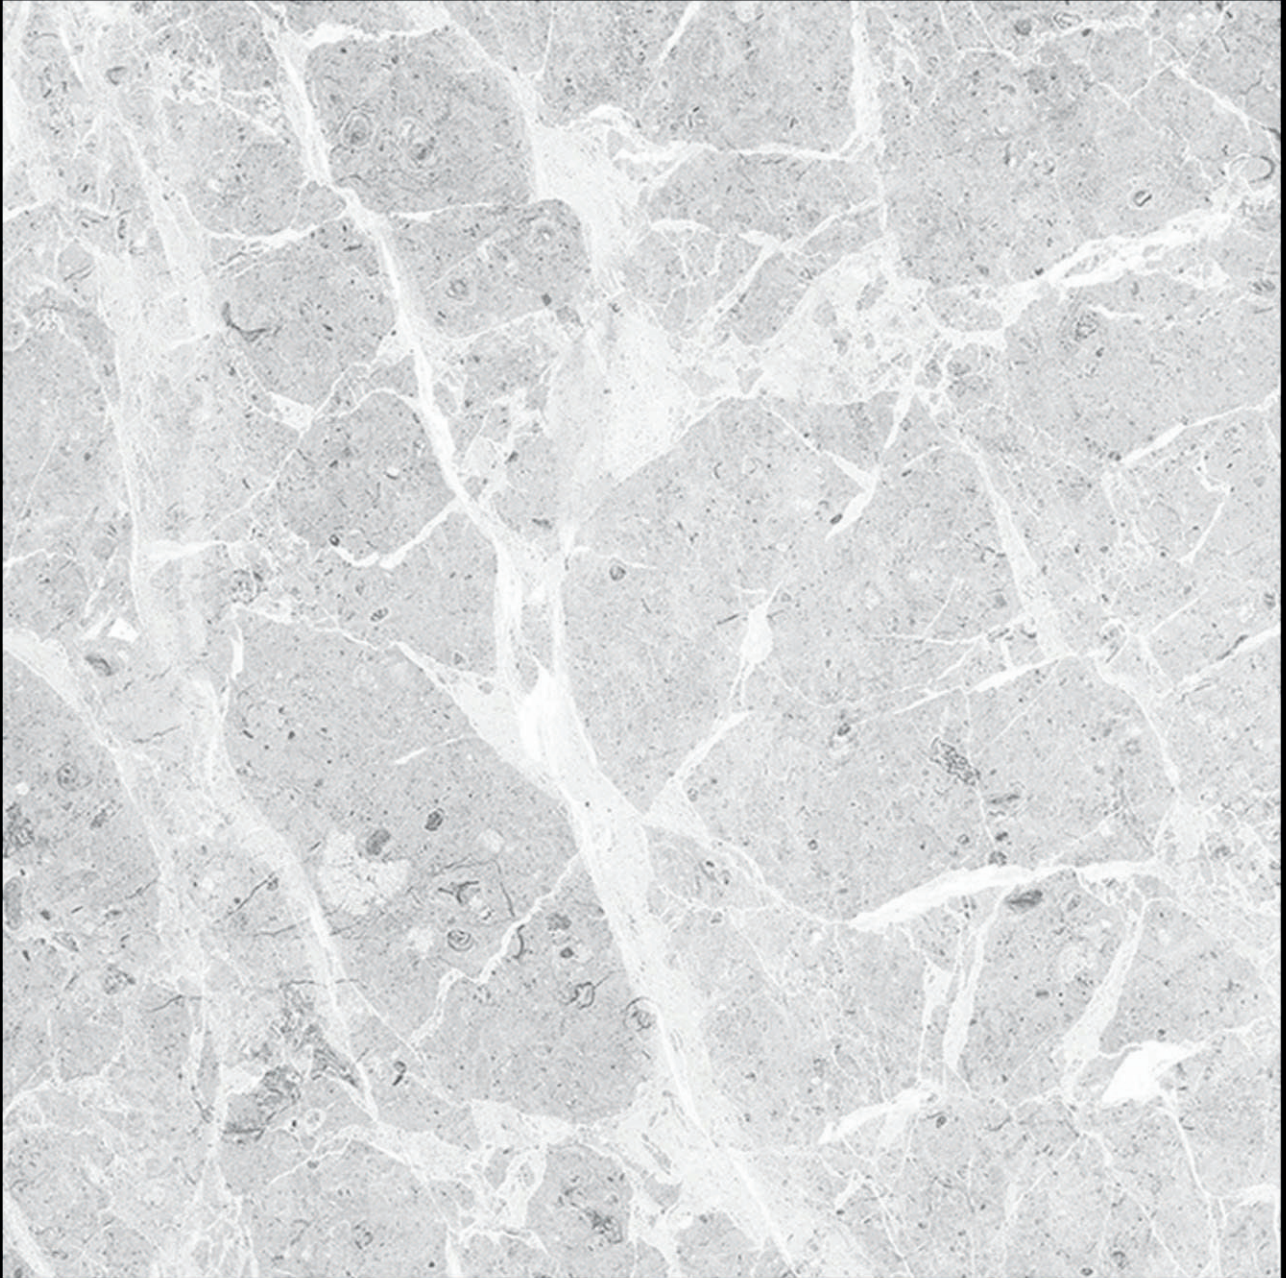

800 X 800 MM
600 X 600 MM

ANTIPAROS
GREY

16 RANDOM