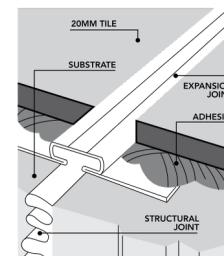

Expansion joints

1/2

In correspondence with a structural or dividing joint in the screed, it is mandatory to provide an expansion joint with a width that is at least the size of the existing one. If there are joints between different surface types, it is mandatory to provide an expansion joint.