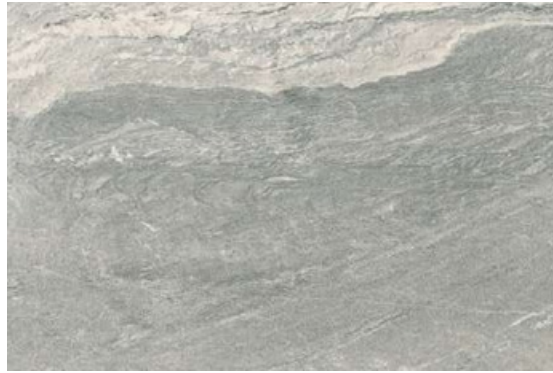

Size : 600 x 900mm
FINISH : R11