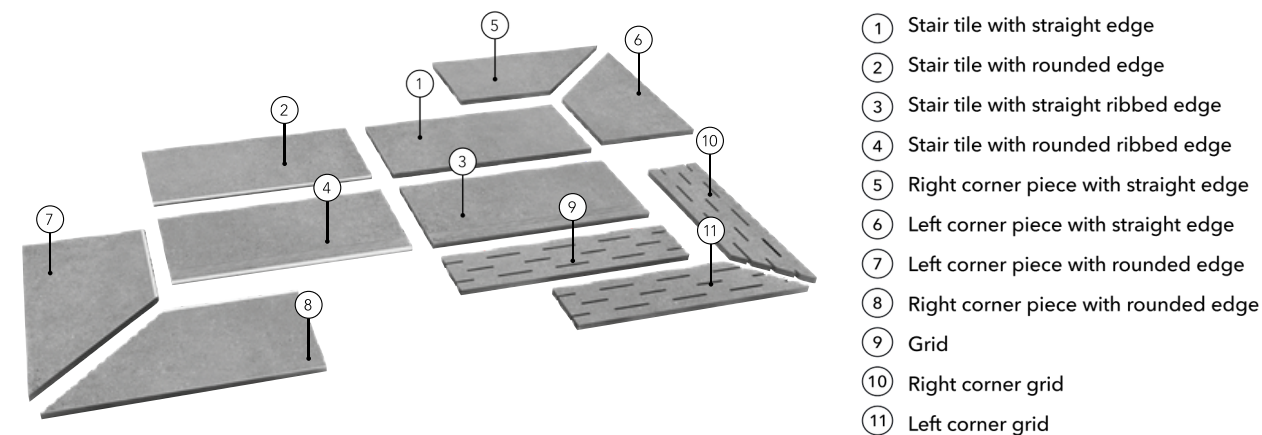

## SPECIAL ELEMENTS

In order to guarantee excellent aesthetics and functionality for the various possible applications, the 20mm outdoor porcelain

Our tile collections have a rich set of step elements and special pieces.