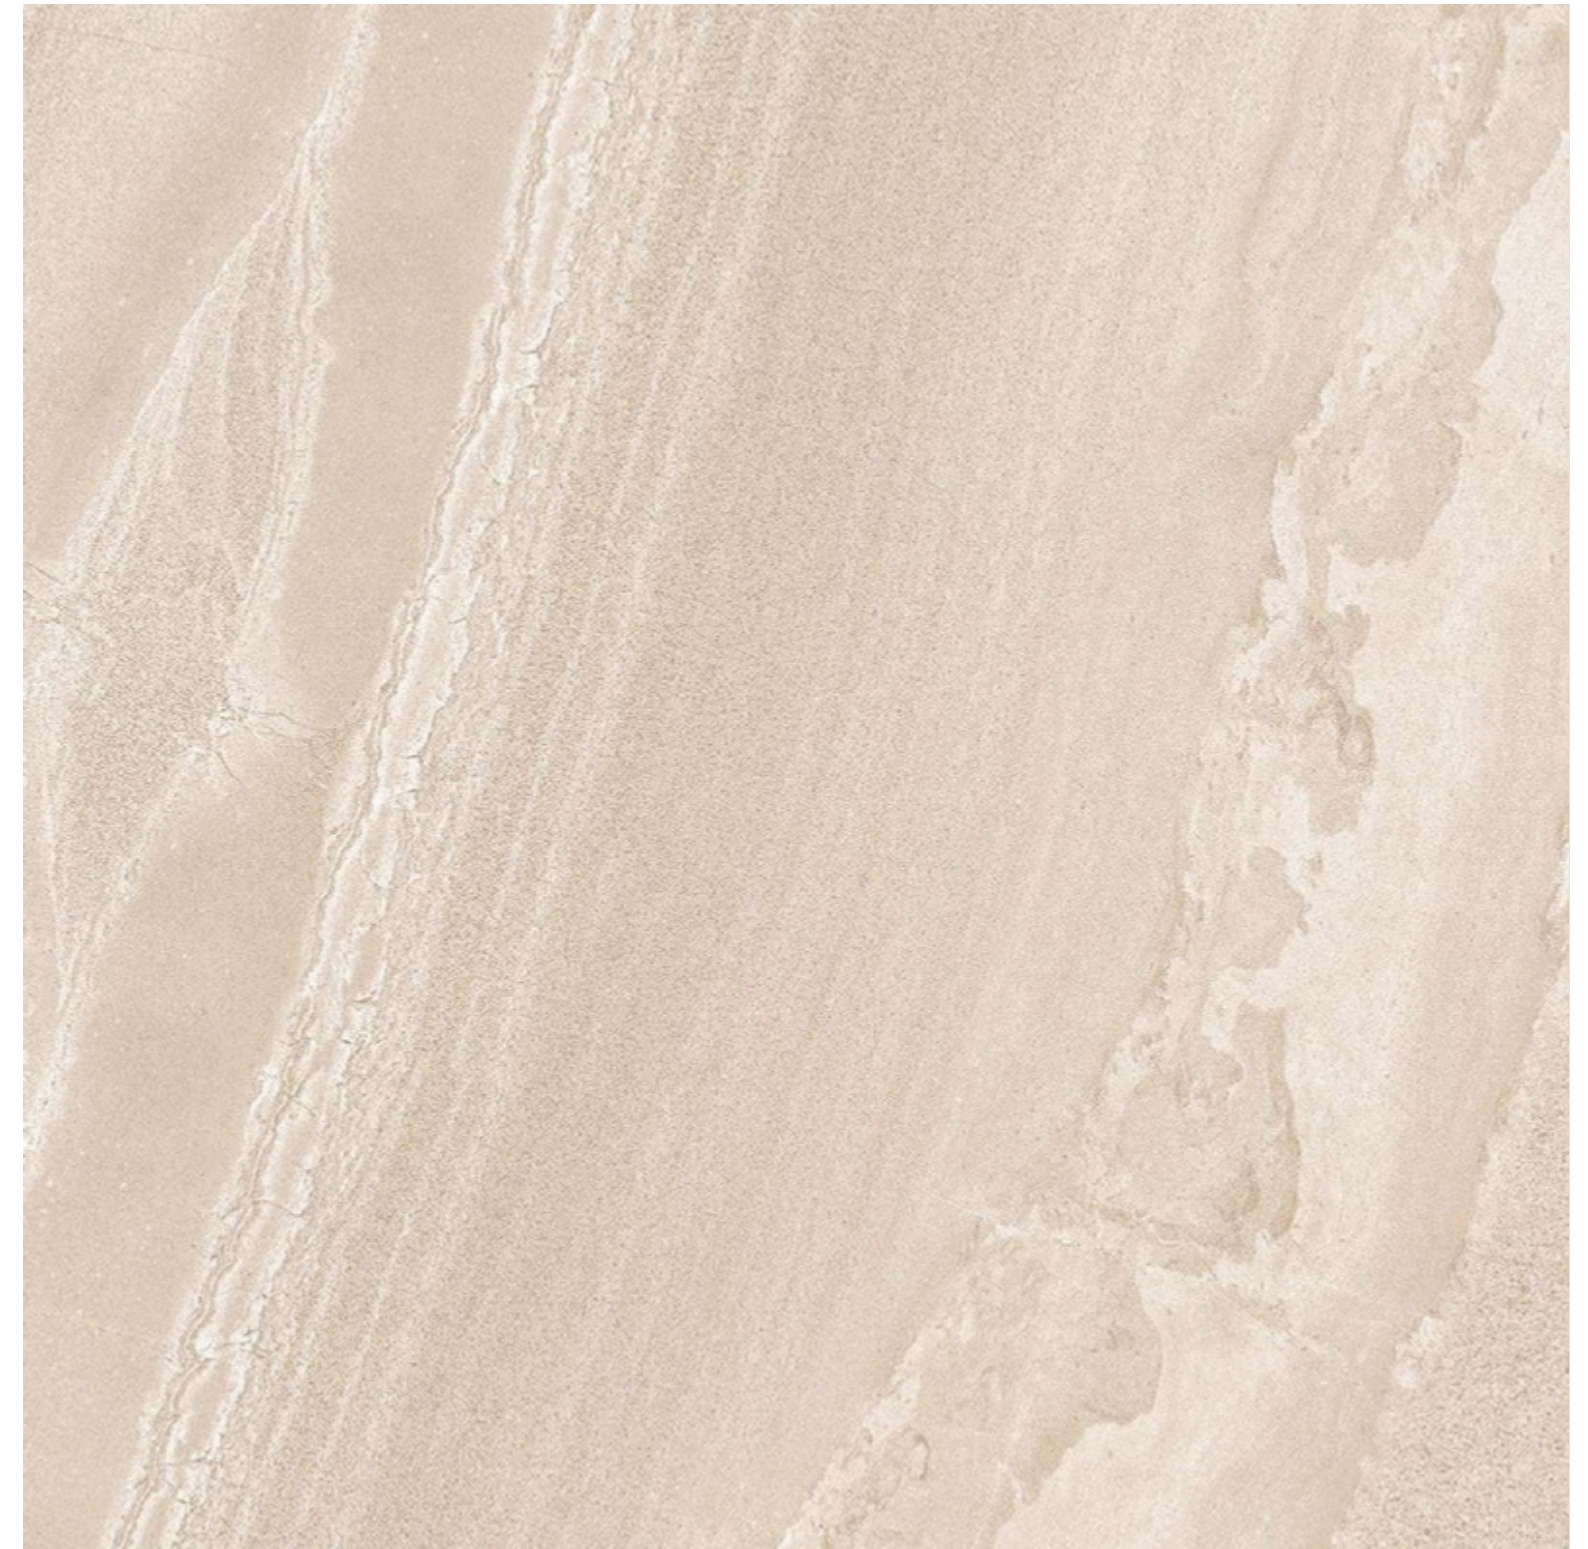

600 x 600 mm image variations