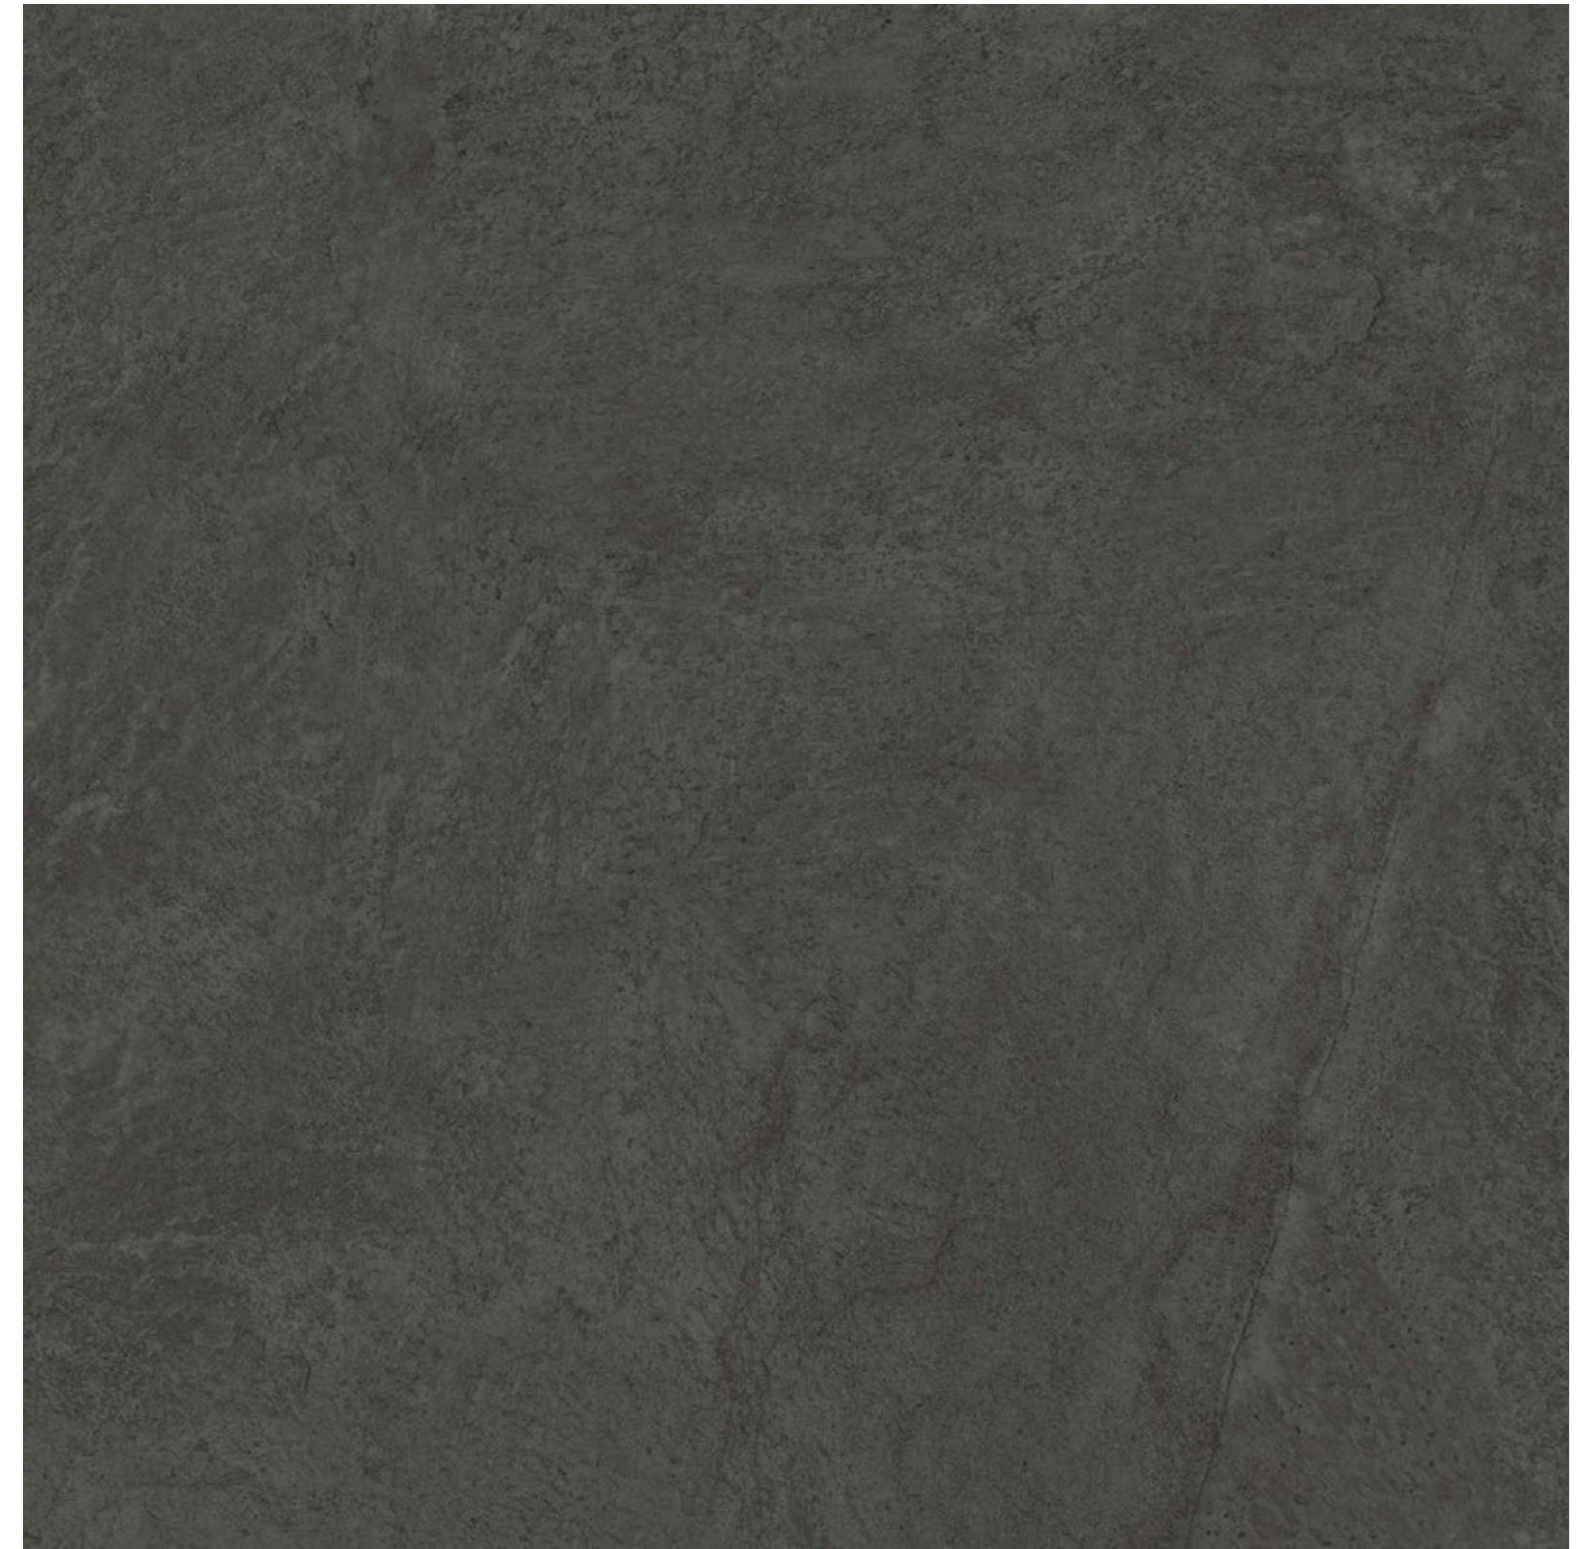

Size : 600 x 600mm
FINISH : R11

Size : 600 x 900mm
FINISH : R11

Size : 400 x 800mm
FINISH : R11

Size : 600 x 1200mm
FINISH : R11

600 x 600 mm image variations