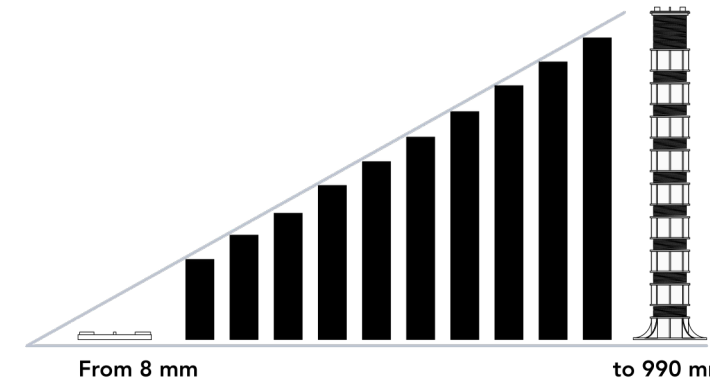

ELEVATED FLOOR INSTALLATION - SUPPORTS

Fixed supports and self-levelling adjustable supports

The structure of the supports consists of a base (which rests on the slab), a central screw adjustable in height and a head (on which the tile rests) which can be fixed or self-levelling with a self-adjustment system to alter inclination by up to 5°.

Technical characteristics of the supports

	They are made entirely of recycled and recyclable material
	Resistant to both acidic and alkaline solutions
	Resistant to atmospheric agents
	Resistant to temperatures of between -30 °C and +120°C
	Resistant to the crushing test with a load superior to 1 tonne
	Made of polypropylene
	Noise reduction of up to 25dB
	Possibility of using supports made with self-extinguishing material, which prevents the propagation of flames

Format	Elevated floor installation up to 2cm	Elevated floor installation 2-10cm	Elevated floor installation 10-30cm	Elevated floor installation 30-99cm
60x60cm	4 SUPPORTS 3+4 sup/m²	4 SUPPORTS 3+4 sup/m²	4 SUPPORTS + Reinforcement system or substructure of aluminium beams 3+4 sup/m²	4 SUPPORTS + Reinforcement system or substructure of aluminium beams 3+4 sup/m²
60x90cm	6 SUPPORTS 3+4 sup/m²	6 SUPPORTS + Reinforcement system or substructure of aluminium beams 3+4 sup/m²	6 SUPPORTS + Reinforcement system or substructure of aluminium beams 3+4 sup/m²	6 SUPPORTS + Reinforcement system or substructure of aluminium beams 3+4 sup/m²
60x120cm	6 SUPPORTS 3+4 sup/m²	6 SUPPORTS + Reinforcement system or substructure of aluminium beams 3+4 sup/m²	6 SUPPORTS + Reinforcement system or substructure of aluminium beams 3+4 sup/m²	6 SUPPORTS + Reinforcement system or substructure of aluminium beams 3+4 sup/m²