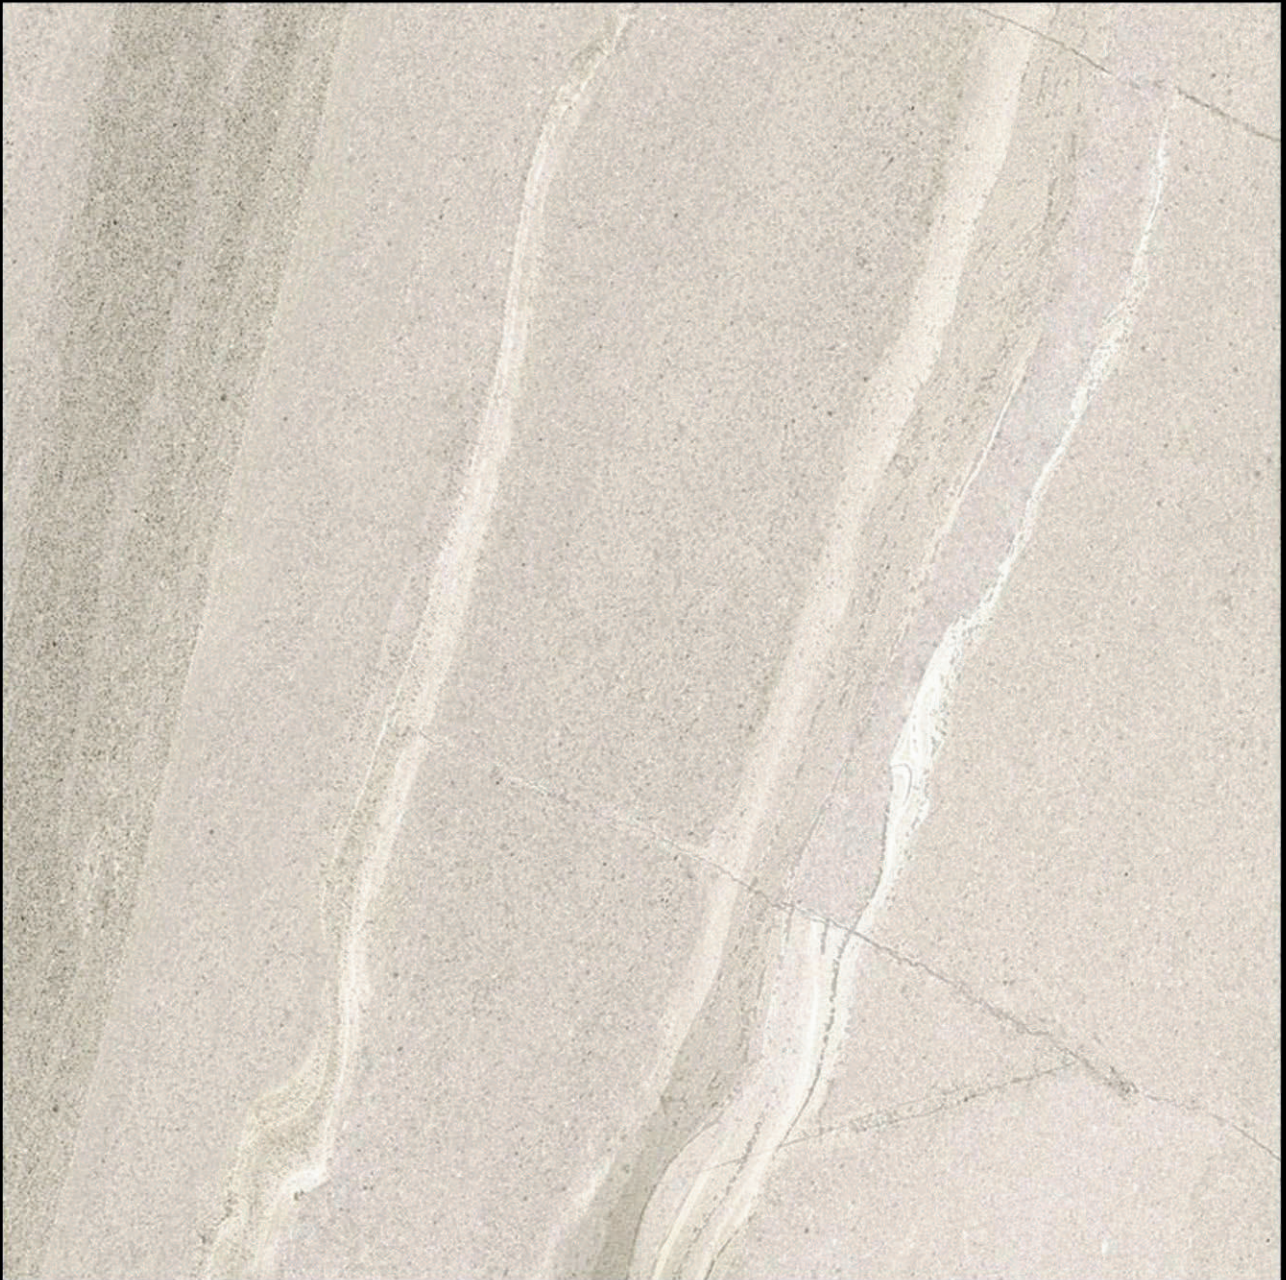

Matt series

800 X 800 MM
600 X 600 MM

NEBULA ASH

6 RANDOM