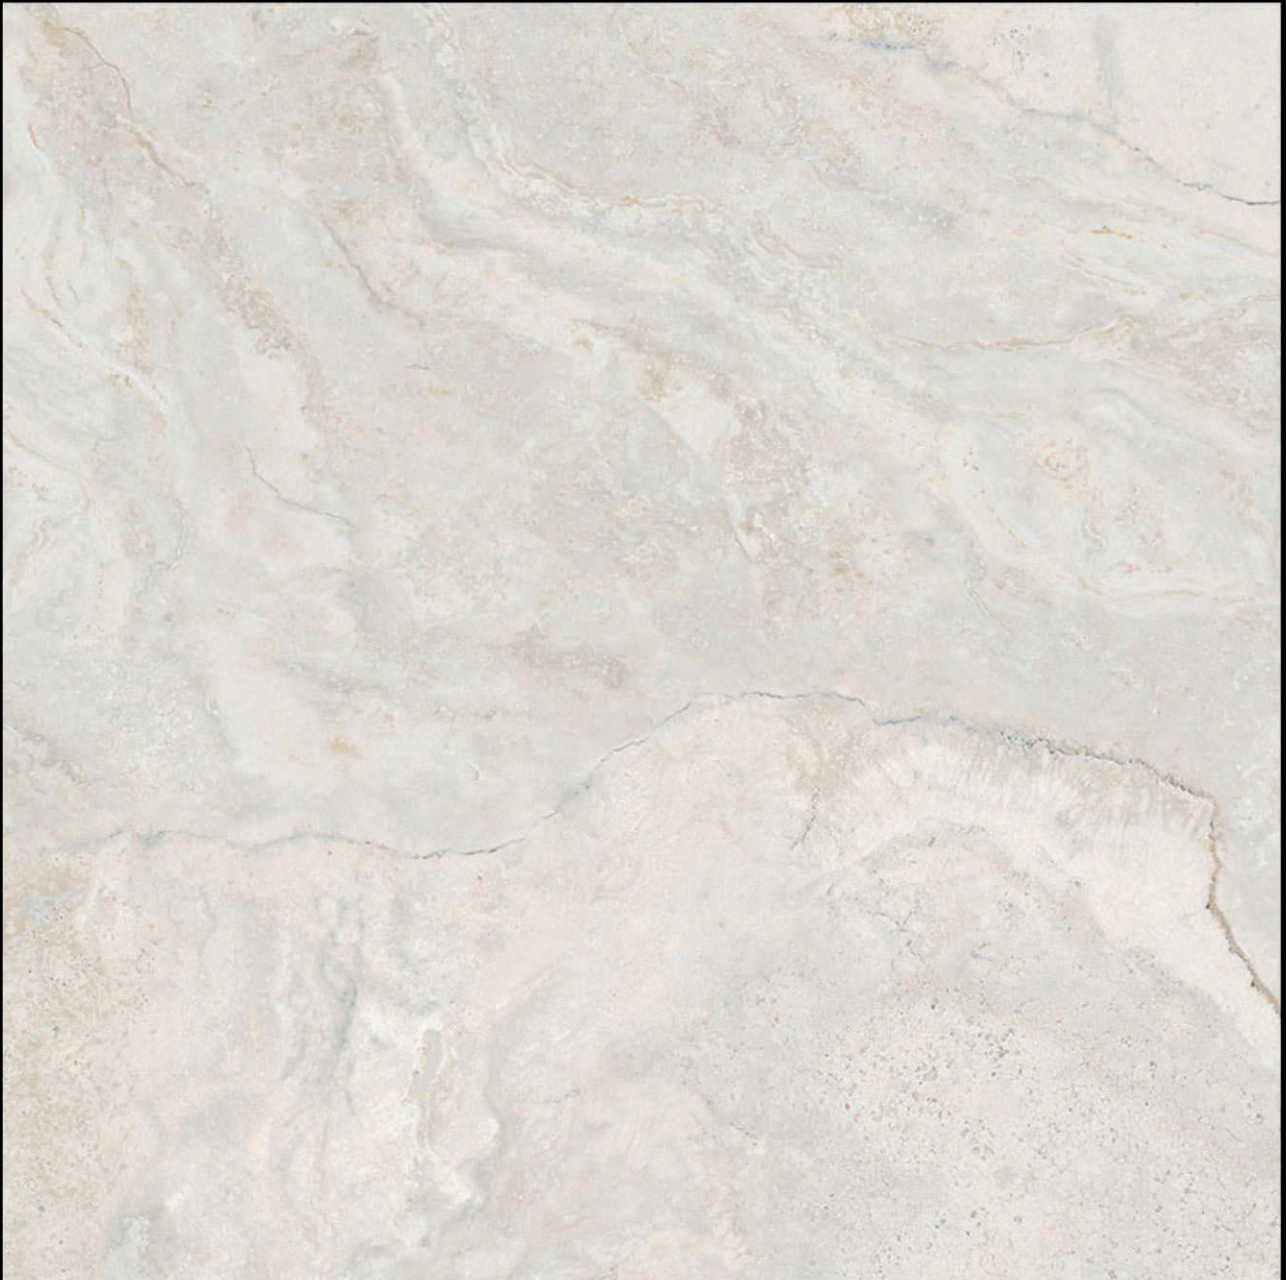

Matt series

800 X 800 MM
600 X 600 MM

**MADLEY
BLANCO**

10 RANDOM