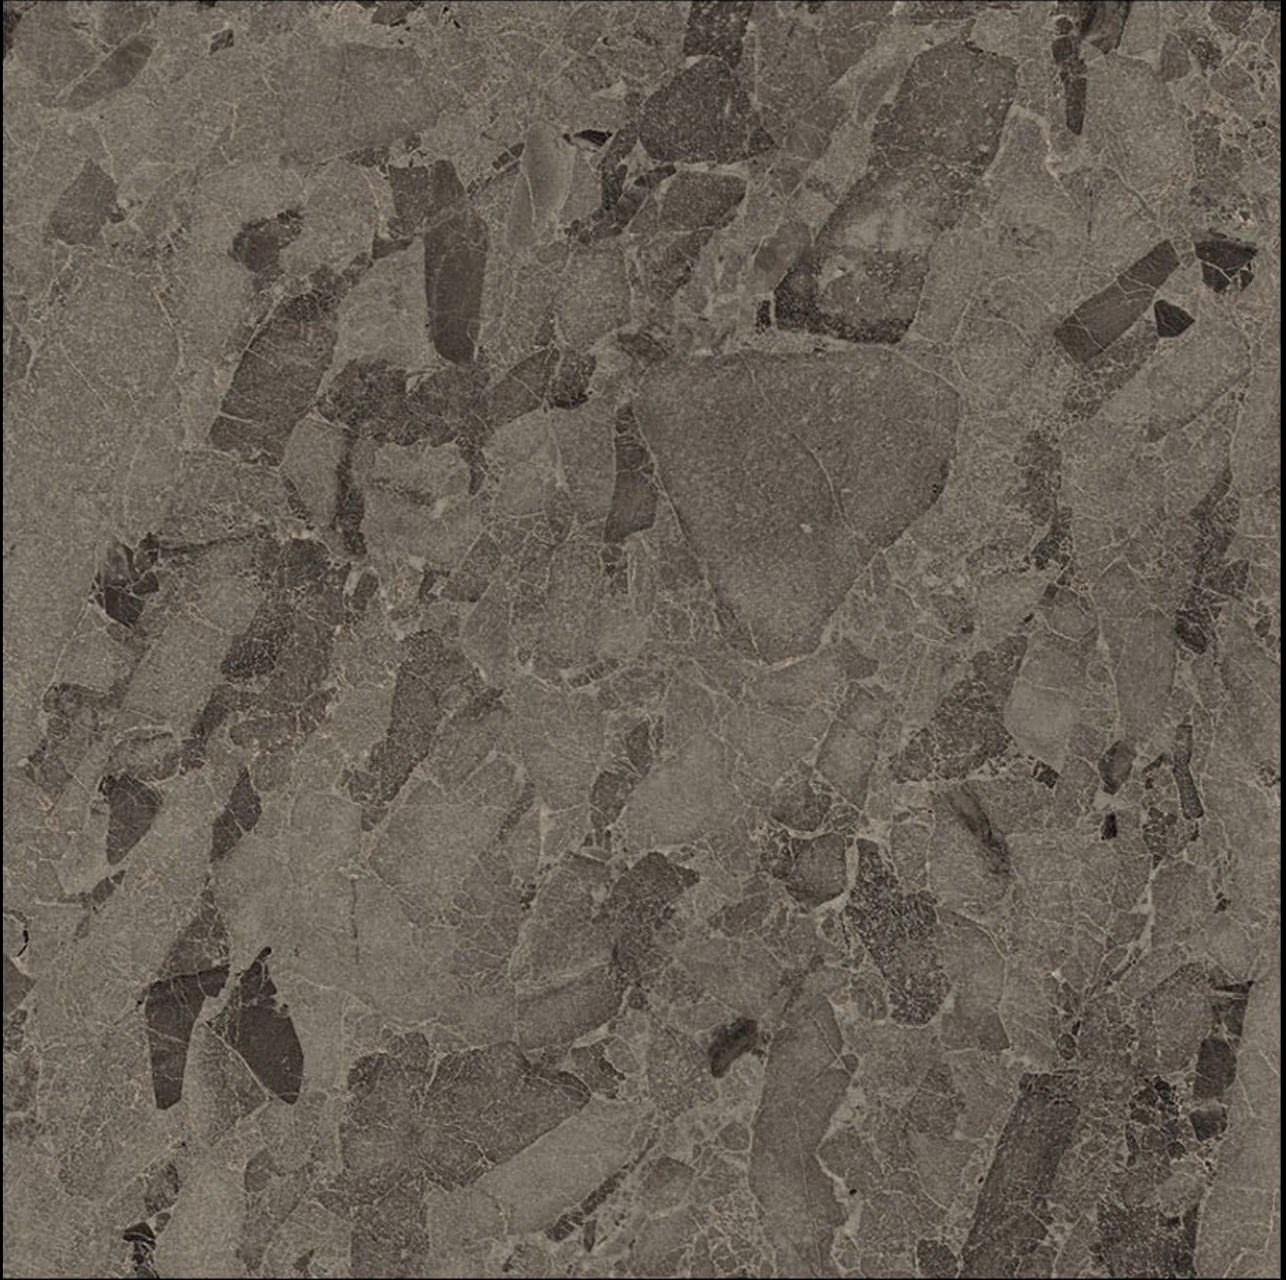

Matt

series

800 X 800 MM
600 X 600 MM

**STONEWAY
CHOCO**

8 RANDOM