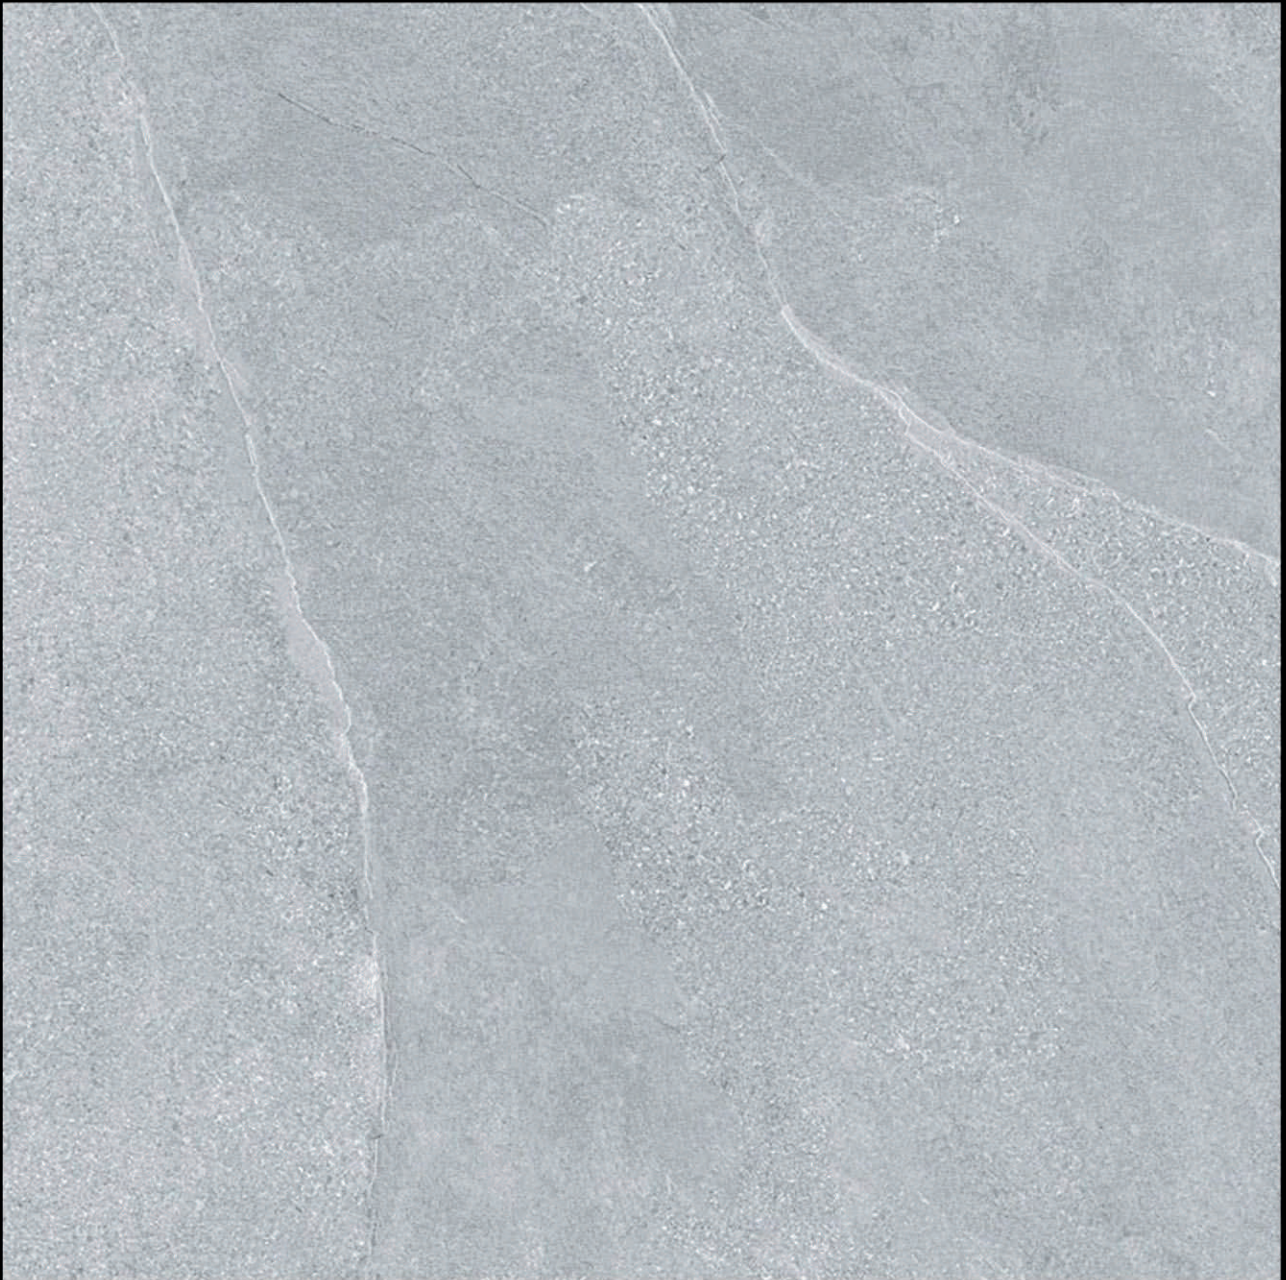

Matt

series

800 X 800 MM
600 X 600 MM

GEESLEY
GREY

9 RANDOM