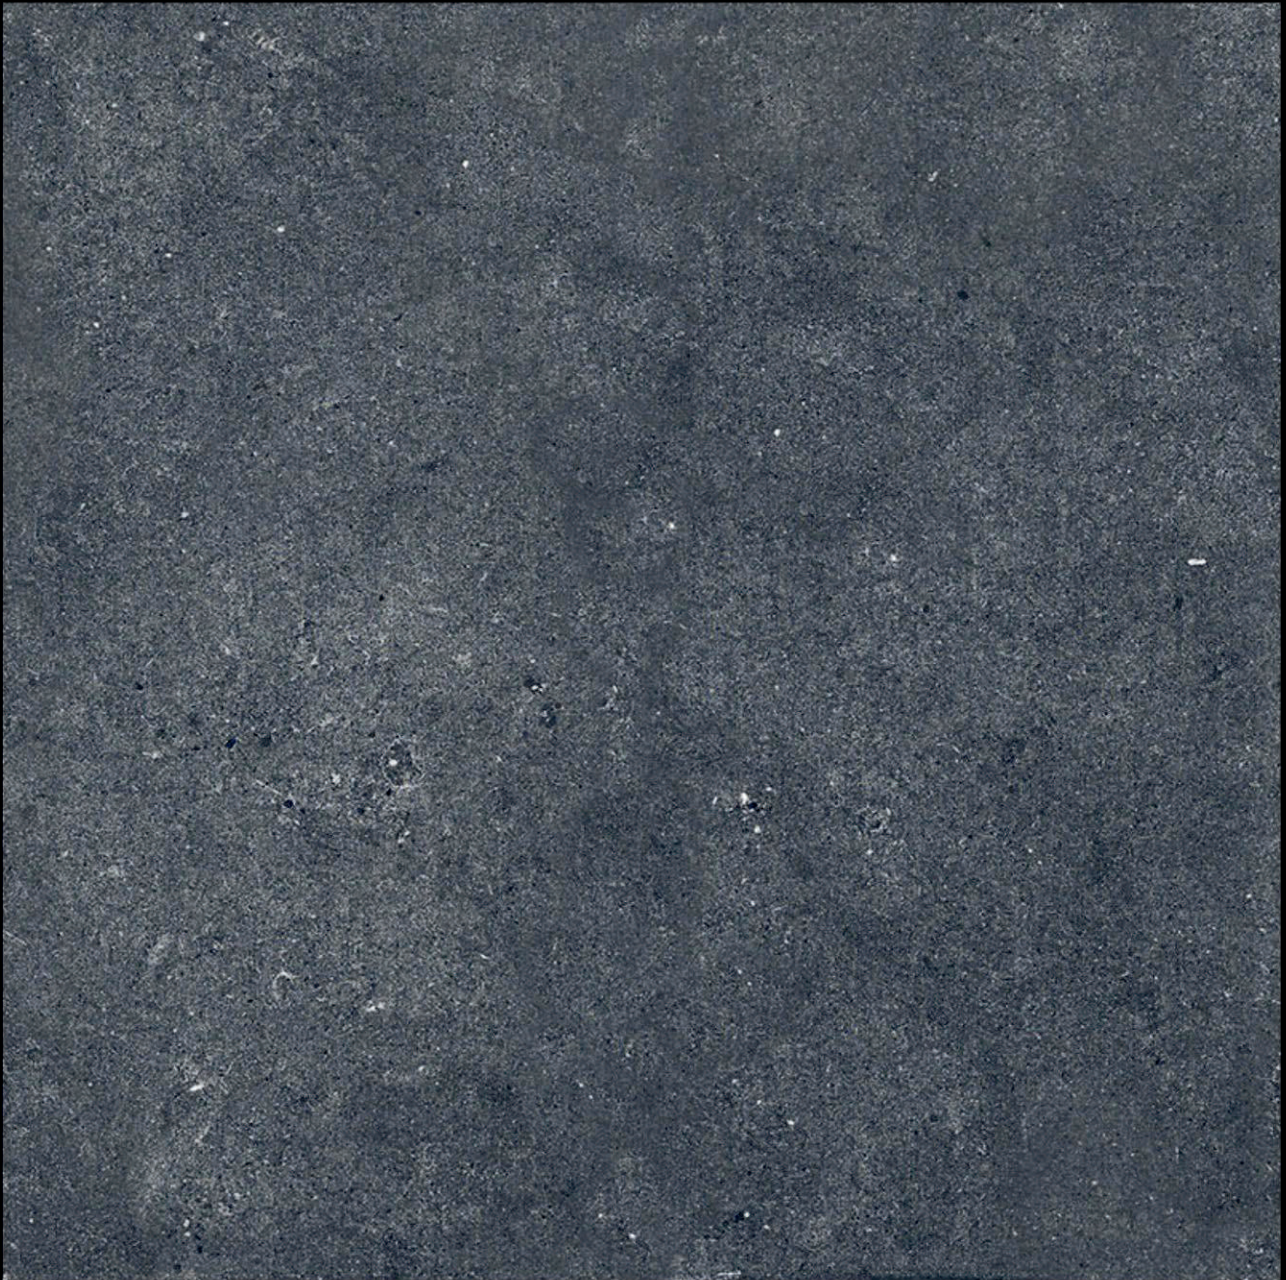

Matt

series

800 X 800 MM
600 X 600 MM

KEYLIN NERO

6 RANDOM