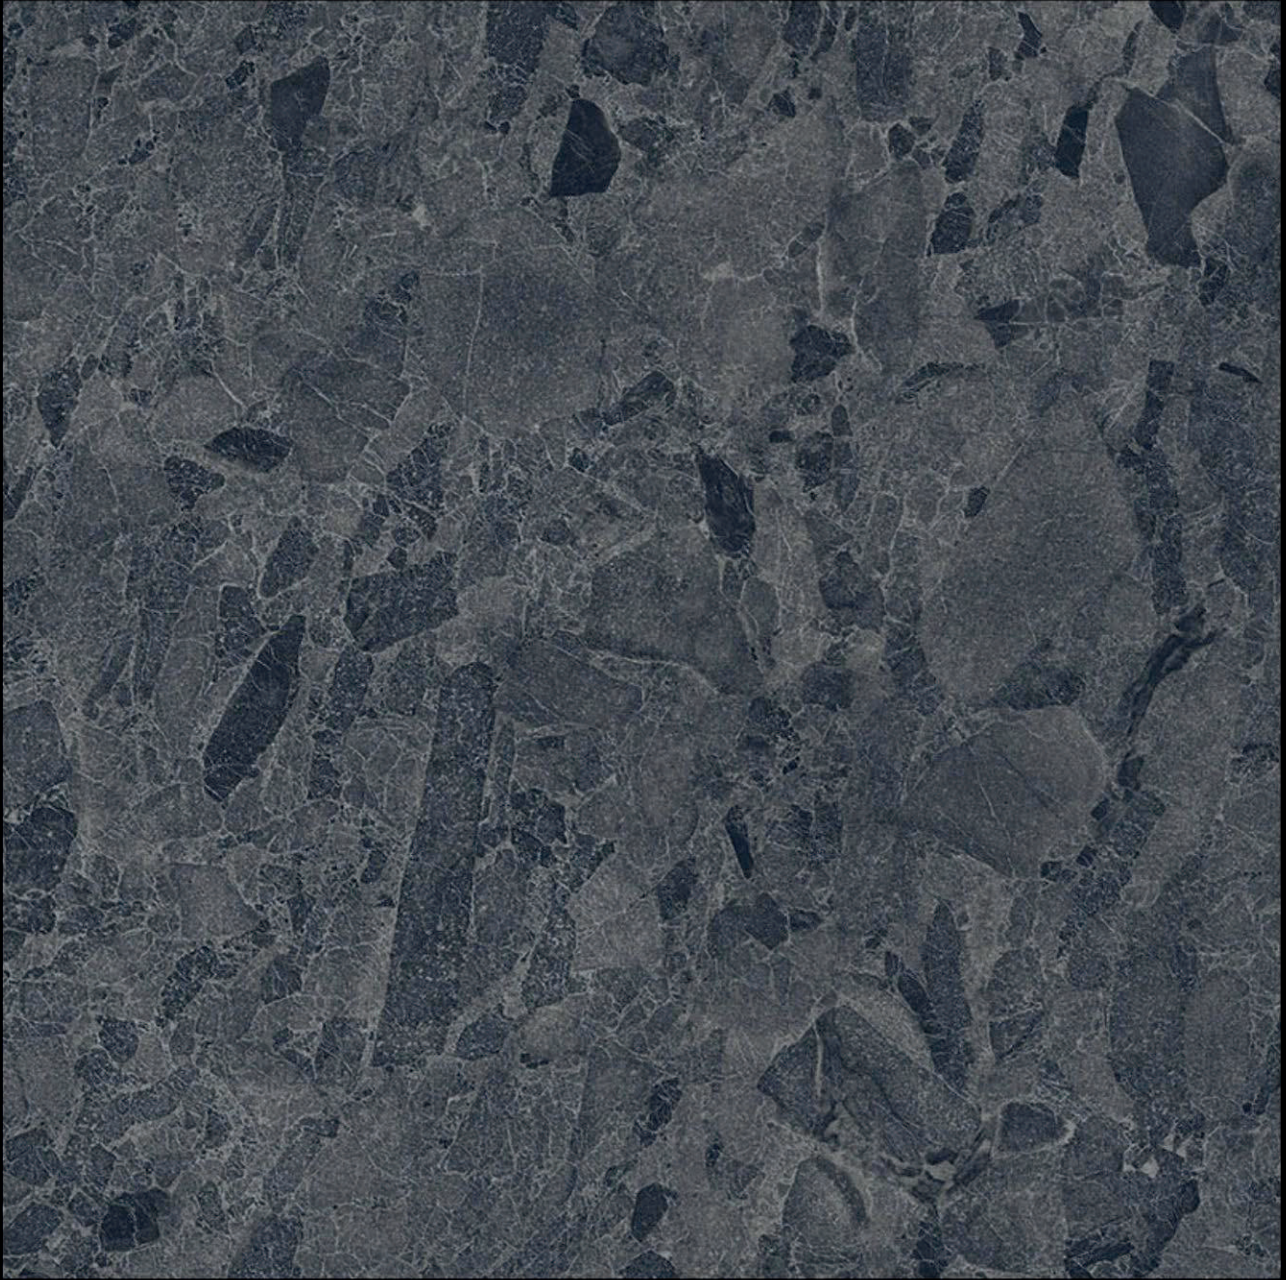

Matt

series

800 X 800 MM
600 X 600 MM

**STONEWAY
BLACK**

8 RANDOM