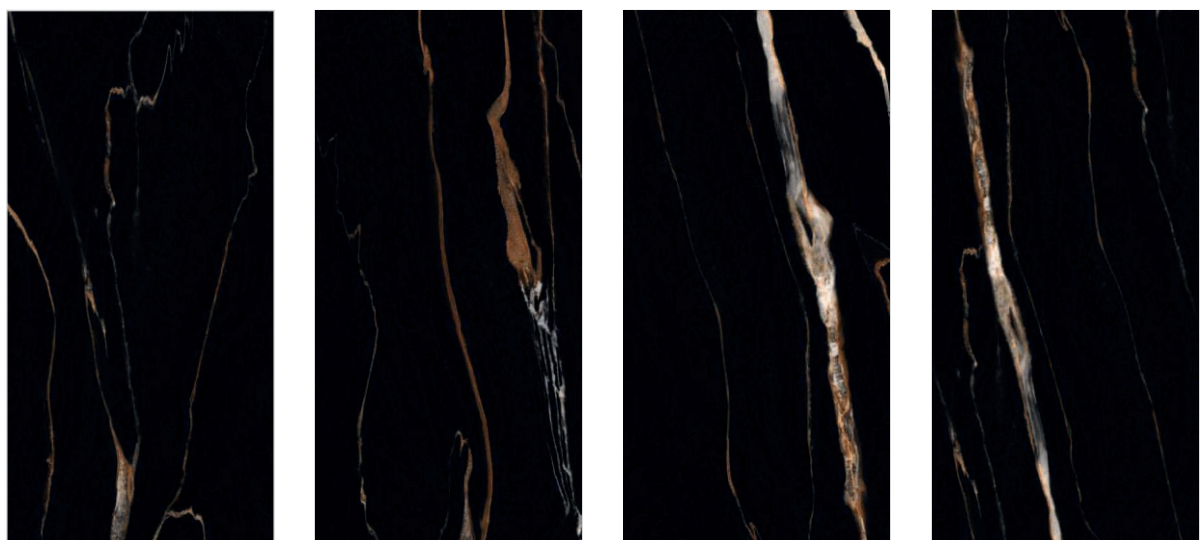

600X1200mm

VNT-06 BLACK

9MM
Thickness

Random **04**

INDEX