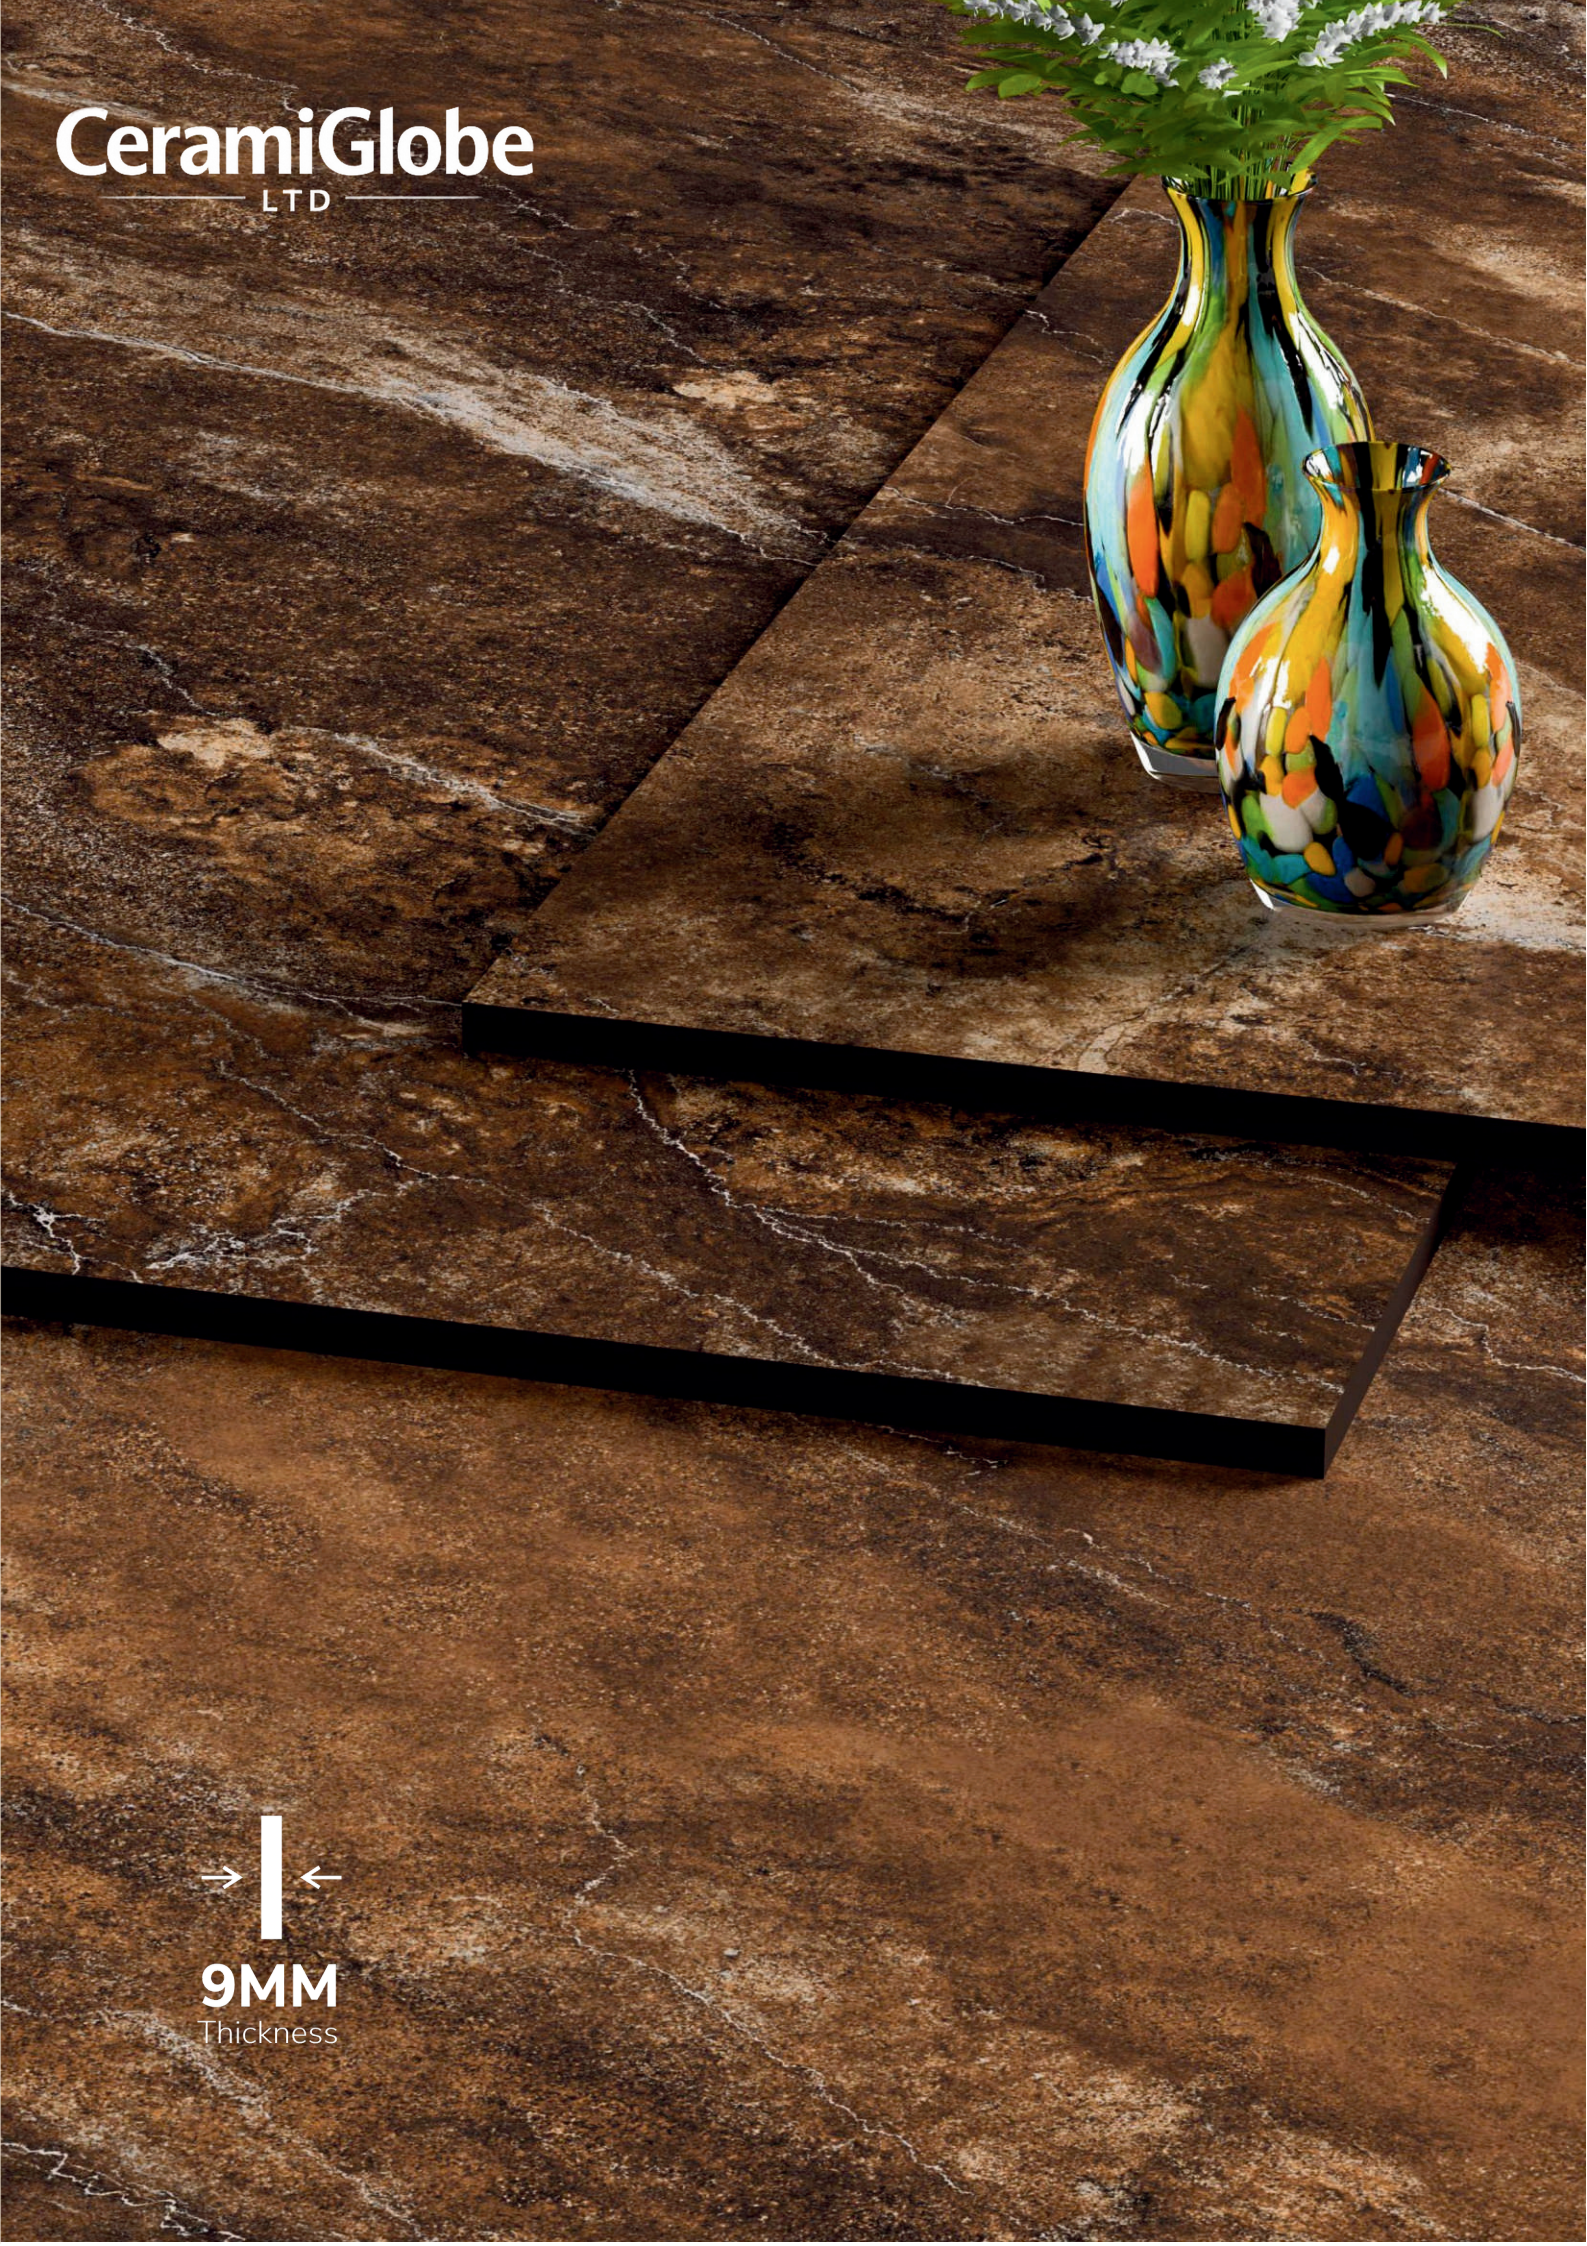

BUILT FOR BEAUTY AND STRENGTH

**600X
1200MM** →

Tiles Perfectly Sized For Seamless
Elegance And Durability

Experience the perfect fusion of elegance and functionality with our 600x1200mm tiles, featuring a cutting-edge Velvet Surface, designed for contemporary interiors. These tiles Provide a refined aesthetic while ensuring unparalleled durability and performance.

The Velvet surface enhances the tactile appeal with its smooth, soft-touch texture, delivering a sophisticated look that is both modern and timeless. This innovative finish not only minimizes glare but also resist fingerprints and Smudges, ensuring the surface stays pristine and easy to maintain.

→ | ←
9MM
Thickness