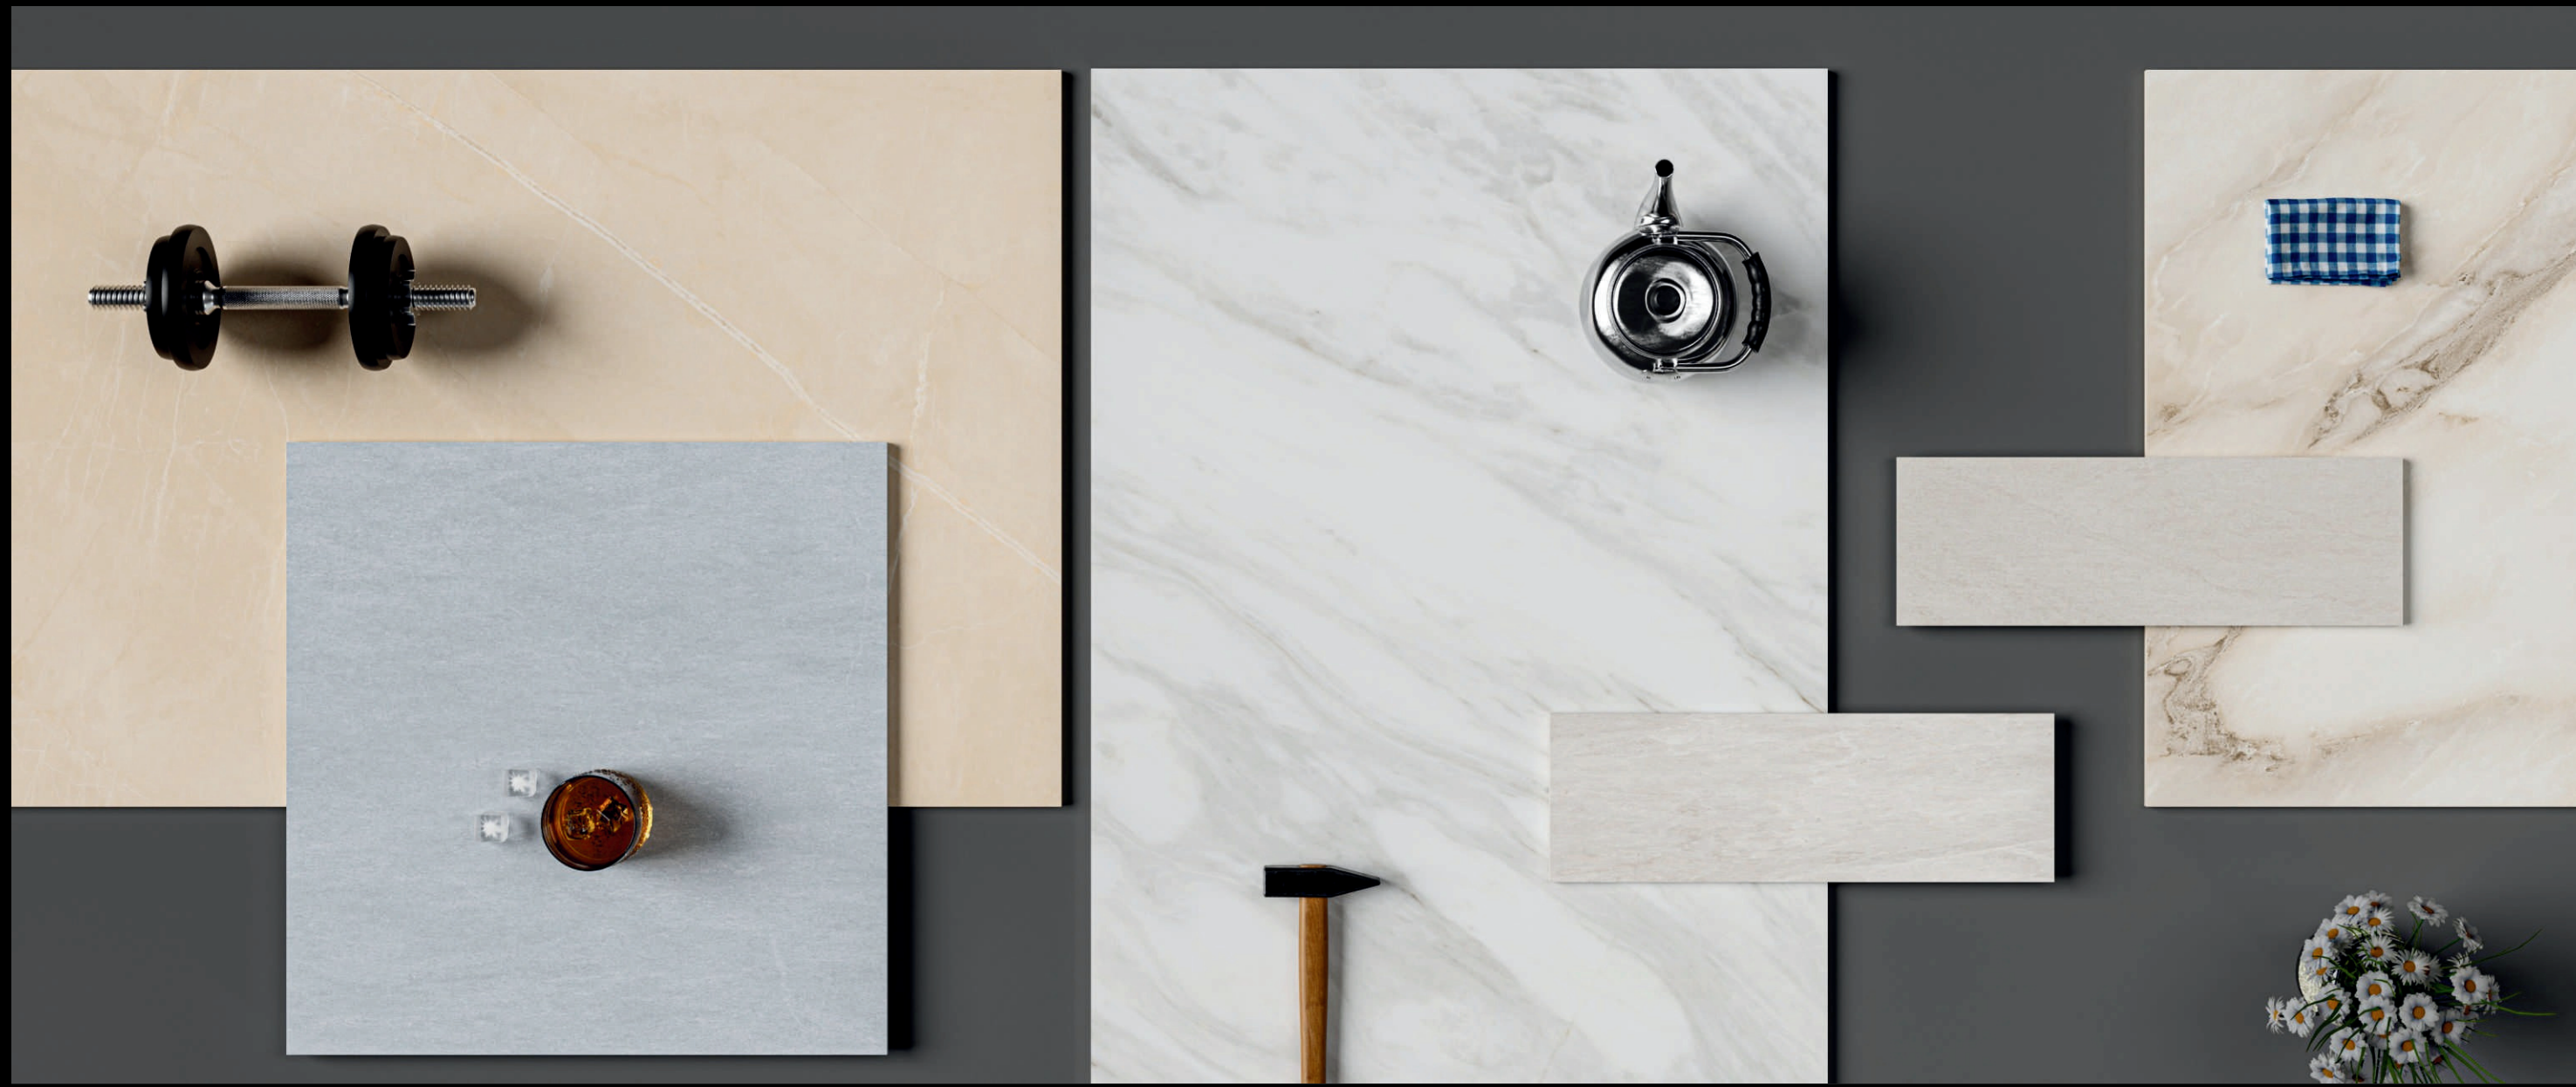

Elegance with a Tough Edge

The VelvoSoft Tile Finish blends timeless elegance with exceptional resilience. These tiles not only showcase a sophisticated sheen but also excel in functionality, absorbing odors and standing up to temperature swings, UV exposure, and freezing conditions. They are also resistant to chemicals, fire, and scratches, making them as practical as they are stylish. Perfect for both residential and commercial spaces, they deliver a seamless fusion of form and function.